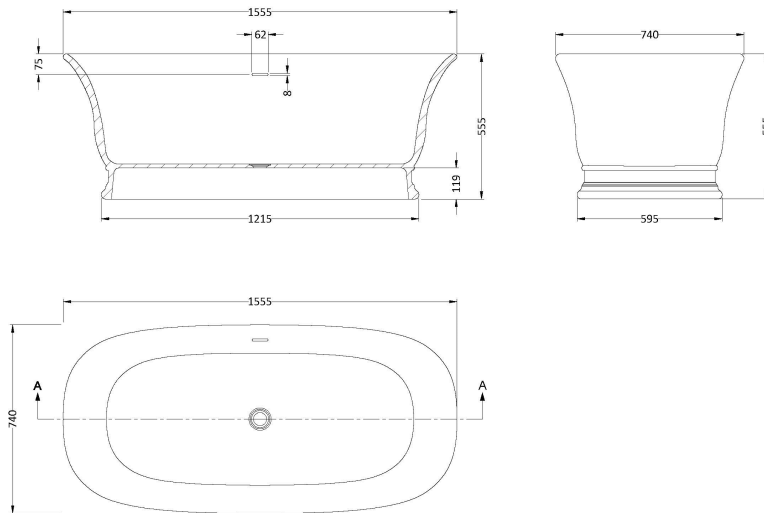

**Sales Code:** NBB004

**Description:** Freestanding Bath With O/F 1555 X 740

**Product Dimensions**

|                   |      |
|-------------------|------|
| Length (mm):      | 1555 |
| Width (mm):       | 740  |
| Depth (mm):       | 555  |
| Nett Weight (kg): | 104  |

**Packaging Dimensions**

|                    |      |
|--------------------|------|
| Length (mm):       | 1600 |
| Width (mm):        | 800  |
| Depth (mm):        | 580  |
| Gross Weight (kg): | 104  |

**Outer Box Dimensions (If Applicable)**

|                    |               |
|--------------------|---------------|
| Length (mm):       |               |
| Width (mm):        |               |
| Height (mm):       |               |
| Gross Weight (kg): |               |
| Barcode:           | 5056211805021 |

**Product Details**

|                            |                       |
|----------------------------|-----------------------|
| Country of Origin:         | South Africa          |
| Fitting Instruction:       | No                    |
| Certification:             | FSC: No CE & UKCA: No |
| Material Colour Reference: | European White        |
| Product Material:          | Cian Solid Surface    |
| Material Thickness:        | 24mm                  |
| Volume (Ltr):              | 175                   |
| Displaced Capacity:        | 105                   |
| Leg Set Included:          | Not Applicable        |
| Waste Included:            | Waste Included        |
| Drilled/Undrilled:         | Undrilled For Taps    |
| Includes Grips:            | Not Applicable        |
| Embossed:                  | No                    |
| No of Tapholes:            | None                  |
| Anti-Slip:                 | No                    |