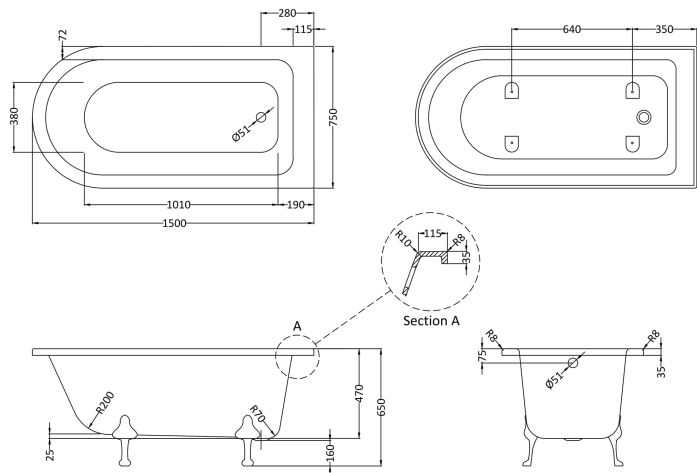

### Packaging Details

Barcode: 5056211851912

**Sales Code:** RLF1500

**Description:** 1500 Freestanding Shower Bath

**Product Dimensions**

Length (mm):	1500
Width (mm):	750
Depth (mm):	650
Nett Weight (kg):	45.8

**Packaging Dimensions**

Length (mm):	1500
Width (mm):	750
Depth (mm):	500
Gross Weight (kg):	45.8

**Packaging Data**

Box Colour:	
Box Qty:	
Label Size:	x
Label Colour:	
Label Qty:	

**Outer Box Dimensions (If Applicable)**

Length (mm):	
Width (mm):	
Height (mm):	
Gross Weight (kg):	
Barcode:	5056211804956

**Product Details**

Country of Origin:	Singapore
Fitting Instruction:	No
Certification:	FSC: CE & UKCA:
Material Colour Reference:	European White
Product Material:	Acrylic
Material Thickness:	12mm
Volume (Ltr):	175
Displaced Capacity:	105
Leg Set Included:	Legset Not Included
Waste Included:	Waste Not Included
Drilled/Undrilled:	Undrilled For Taps
Includes Grips:	No Grips Supplied
Embossed:	No
No of Tapholes:	None
Anti-Slip:	No

**Sales Code:** T1C

**Description:** Corbel F/Standing Bath Leg Set C

**Product Dimensions**

Length (mm):	169
Width (mm):	193
Depth (mm):	115
Nett Weight (kg):	4.6

**Packaging Dimensions**

Length (mm):	500
Width (mm):	500
Depth (mm):	250
Gross Weight (kg):	4.92