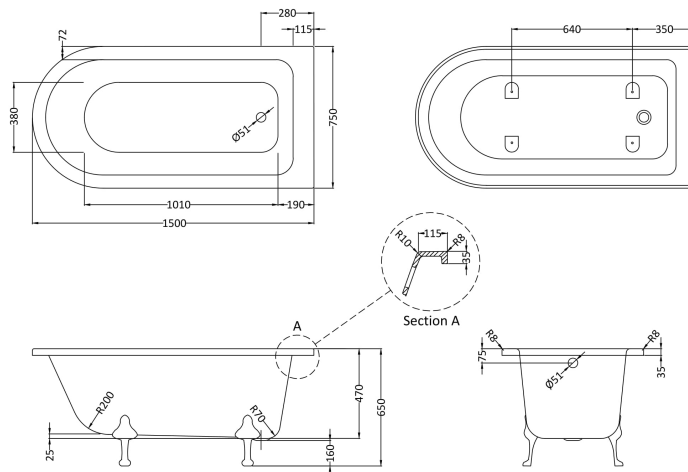

### Packaging Details

Barcode: 5056211851912

**Sales Code:** RLF1500

**Description:** 1500 Freestanding Shower Bath

**Product Dimensions**

Length (mm):	1500
Width (mm):	750
Depth (mm):	650
Nett Weight (kg):	45.8

**Packaging Dimensions**

Length (mm):	1500
Width (mm):	750
Depth (mm):	500
Gross Weight (kg):	45.8

**Packaging Data**

Box Colour:	
Box Qty:	
Label Size:	x
Label Colour:	
Label Qty:	

**Outer Box Dimensions (If Applicable)**

Length (mm):	
Width (mm):	
Height (mm):	
Gross Weight (kg):	
Barcode:	5056211804956

**Product Details**

Country of Origin:	Singapore
Fitting Instruction:	No
Certification:	FSC: CE & UKCA:
Material Colour Reference:	European White
Product Material:	Acrylic
Material Thickness:	12mm
Volume (Ltr):	175
Displaced Capacity:	105
Leg Set Included:	Legset Not Included
Waste Included:	Waste Not Included
Drilled/Undrilled:	Undrilled For Taps
Includes Grips:	No Grips Supplied
Embossed:	No
No of Tapholes:	None
Anti-Slip:	No

**Sales Code:** T1C

**Description:** Corbel F/Standing Bath Leg Set C

**Product Dimensions**

Length (mm):	169
Width (mm):	193
Depth (mm):	115
Nett Weight (kg):	4.6

**Packaging Dimensions**

Length (mm):	500
Width (mm):	500
Depth (mm):	250
Gross Weight (kg):	4.92