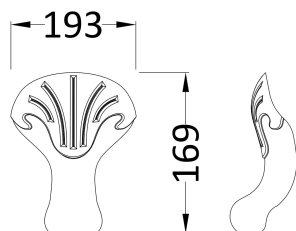

### Packaging Details

Barcode: 5056211851912

**Sales Code:** RLF1500

**Description:** 1500 Freestanding Shower Bath

**Product Dimensions**

Length (mm):	1500
Width (mm):	750
Depth (mm):	650
Nett Weight (kg):	45.8

**Packaging Dimensions**

Length (mm):	1500
Width (mm):	750
Depth (mm):	500
Gross Weight (kg):	45.8

**Packaging Data**

Box Colour:	
Box Qty:	
Label Size:	x
Label Colour:	
Label Qty:	

**Outer Box Dimensions (If Applicable)**

Length (mm):	
Width (mm):	
Height (mm):	
Gross Weight (kg):	
Barcode:	5056211804956

**Product Details**

Country of Origin:	Singapore
Fitting Instruction:	No
Certification:	FSC: CE & UKCA:
Material Colour Reference:	European White
Product Material:	Acrylic
Material Thickness:	12mm
Volume (Ltr):	175
Displaced Capacity:	105
Leg Set Included:	Legset Not Included
Waste Included:	Waste Not Included
Drilled/Undrilled:	Undrilled For Taps
Includes Grips:	No Grips Supplied
Embossed:	No
No of Tapholes:	None
Anti-Slip:	No

**Sales Code:** T1C

**Description:** Corbel F/Standing Bath Leg Set C

**Product Dimensions**

Length (mm):	169
Width (mm):	193
Depth (mm):	115
Nett Weight (kg):	4.6

**Packaging Dimensions**

Length (mm):	500
Width (mm):	500
Depth (mm):	250
Gross Weight (kg):	4.92