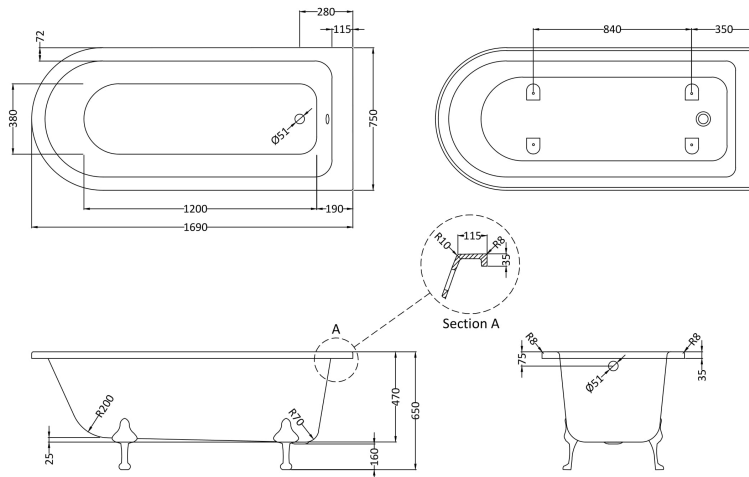

Sales Code: RLF1700C2

Description: 1700 Freestanding Shower Bath Pride Leg

Packaging Details

Barcode: 5056211851950

Sales Code: RLF1700

Description: 1700 Freestanding Shower Bath

Product Dimensions

Length (mm):	1690
Width (mm):	750
Depth (mm):	650
Nett Weight (kg):	47.5

Packaging Dimensions

Length (mm):	1690
Width (mm):	750
Depth (mm):	500
Gross Weight (kg):	47.5

Packaging Data

Box Colour:	
Box Qty:	
Label Size:	x
Label Colour:	
Label Qty:	

Outer Box Dimensions (If Applicable)

Length (mm):	
Width (mm):	
Height (mm):	
Gross Weight (kg):	
Barcode:	5056211804963

Product Details

Country of Origin:	Singapore
Fitting Instruction:	No
Certification:	FSC: CE & UKCA:
Material Colour Reference:	European White
Product Material:	Acrylic
Material Thickness:	12mm
Volume (Ltr):	210
Displaced Capacity:	170
Leg Set Included:	Legset Not Included
Waste Included:	Waste Not Included
Drilled/Undrilled:	Undrilled For Taps
Includes Grips:	No Grips Supplied
Embossed:	No
No of Tapholes:	None
Anti-Slip:	No

Sales Code: T2C

Description: Pride F/Standing Bath Leg Set C2

Product Dimensions

Length (mm):	275
Width (mm):	140
Depth (mm):	120
Nett Weight (kg):	3.9

Packaging Dimensions

Length (mm):	465
Width (mm):	460
Depth (mm):	225
Gross Weight (kg):	4.23