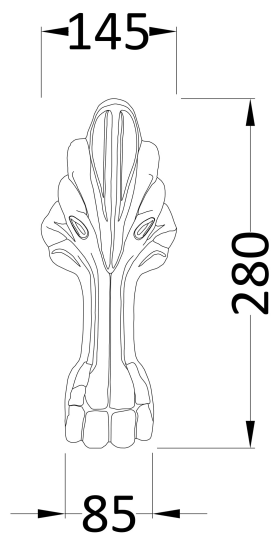

Sales Code: RLF1700C2

Description: 1700 Freestanding Shower Bath Pride Leg

Packaging Details

Barcode: 5056211851950

Sales Code: RLF1700

Description: 1700 Freestanding Shower Bath

Product Dimensions

Length (mm):	1690
Width (mm):	750
Depth (mm):	650
Nett Weight (kg):	47.5

Packaging Dimensions

Length (mm):	1690
Width (mm):	750
Depth (mm):	500
Gross Weight (kg):	47.5

Packaging Data

Box Colour:	
Box Qty:	
Label Size:	x
Label Colour:	
Label Qty:	

Outer Box Dimensions (If Applicable)

Length (mm):	
Width (mm):	
Height (mm):	
Gross Weight (kg):	
Barcode:	5056211804963

Product Details

Country of Origin:	Singapore
Fitting Instruction:	No
Certification:	FSC: CE & UKCA:
Material Colour Reference:	European White
Product Material:	Acrylic
Material Thickness:	12mm
Volume (Ltr):	210
Displaced Capacity:	170
Leg Set Included:	Legset Not Included
Waste Included:	Waste Not Included
Drilled/Undrilled:	Undrilled For Taps
Includes Grips:	No Grips Supplied
Embossed:	No
No of Tapholes:	None
Anti-Slip:	No

Sales Code: T2C

Description: Pride F/Standing Bath Leg Set C2

Product Dimensions

Length (mm):	275
Width (mm):	140
Depth (mm):	120
Nett Weight (kg):	3.9

Packaging Dimensions

Length (mm):	465
Width (mm):	460
Depth (mm):	225
Gross Weight (kg):	4.23