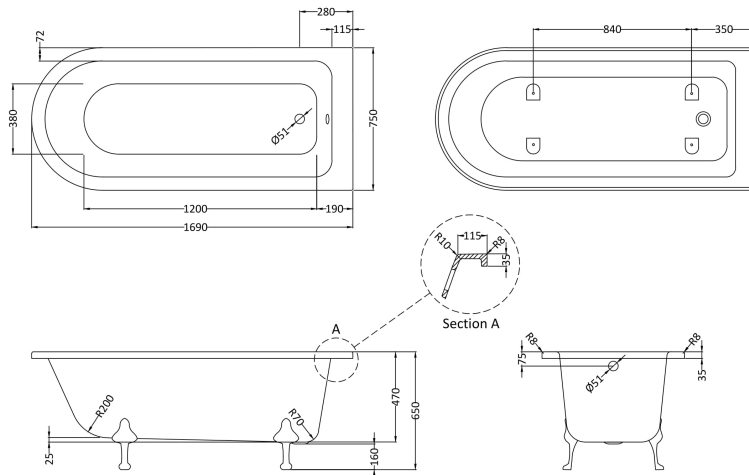

Sales Code: RLF1700C2

Description: 1700 Freestanding Shower Bath Pride Leg

Packaging Details

Barcode: 5056211851950

Sales Code: RLF1700

Description: 1700 Freestanding Shower Bath

Product Dimensions

Length (mm):	1690
Width (mm):	750
Depth (mm):	650
Nett Weight (kg):	47.5

Packaging Dimensions

Length (mm):	1690
Width (mm):	750
Depth (mm):	500
Gross Weight (kg):	47.5

Packaging Data

Box Colour:	
Box Qty:	
Label Size:	x
Label Colour:	
Label Qty:	

Outer Box Dimensions (If Applicable)

Length (mm):	
Width (mm):	
Height (mm):	
Gross Weight (kg):	
Barcode:	5056211804963

Product Details

Country of Origin:	Singapore
Fitting Instruction:	No
Certification:	FSC: CE & UKCA:
Material Colour Reference:	European White
Product Material:	Acrylic
Material Thickness:	12mm
Volume (Ltr):	210
Displaced Capacity:	170
Leg Set Included:	Legset Not Included
Waste Included:	Waste Not Included
Drilled/Undrilled:	Undrilled For Taps
Includes Grips:	No Grips Supplied
Embossed:	No
No of Tapholes:	None
Anti-Slip:	No

Sales Code: T2C

Description: Pride F/Standing Bath Leg Set C2

Product Dimensions

Length (mm):	275
Width (mm):	140
Depth (mm):	120
Nett Weight (kg):	3.9

Packaging Dimensions

Length (mm):	465
Width (mm):	460
Depth (mm):	225
Gross Weight (kg):	4.23