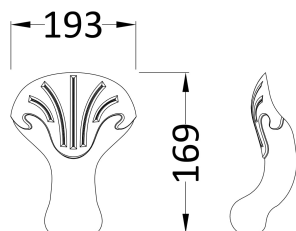

### Packaging Details

Barcode: 5056211851943

**Sales Code:** RLF1700

**Description:** 1700 Freestanding Shower Bath

**Product Dimensions**

Length (mm):	1690
Width (mm):	750
Depth (mm):	650
Nett Weight (kg):	47.5

**Packaging Dimensions**

Length (mm):	1690
Width (mm):	750
Depth (mm):	500
Gross Weight (kg):	47.5

**Packaging Data**

Box Colour:	
Box Qty:	
Label Size:	x
Label Colour:	
Label Qty:	

**Outer Box Dimensions (If Applicable)**

Length (mm):	
Width (mm):	
Height (mm):	
Gross Weight (kg):	
Barcode:	5056211804963

**Product Details**

Country of Origin:	Singapore
Fitting Instruction:	No
Certification:	FSC: CE & UKCA:
Material Colour Reference:	European White
Product Material:	Acrylic
Material Thickness:	12mm
Volume (Ltr):	210
Displaced Capacity:	170
Leg Set Included:	Legset Not Included
Waste Included:	Waste Not Included
Drilled/Undrilled:	Undrilled For Taps
Includes Grips:	No Grips Supplied
Embossed:	No
No of Tapholes:	None
Anti-Slip:	No

### Product Dimensions

Length (mm):	169
Width (mm):	193
Depth (mm):	115
Nett Weight (kg):	4.6