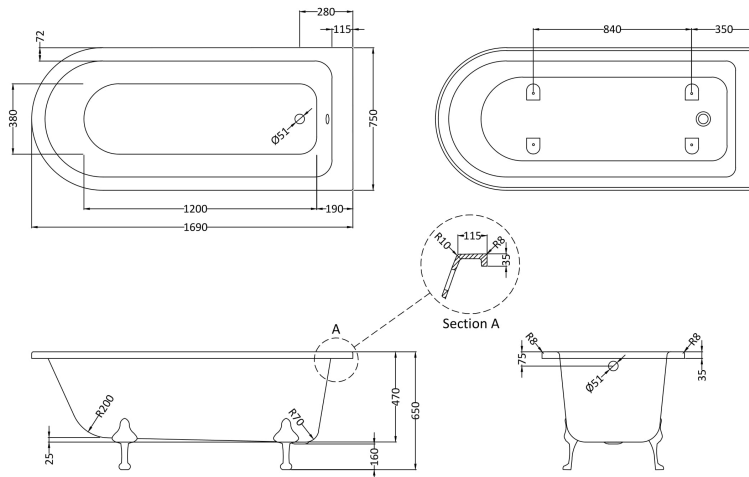

Sales Code: RLF1700T

Description: 1700 Freestanding Shower Bath Corbel Leg

Packaging Details

Barcode: 5056211851943