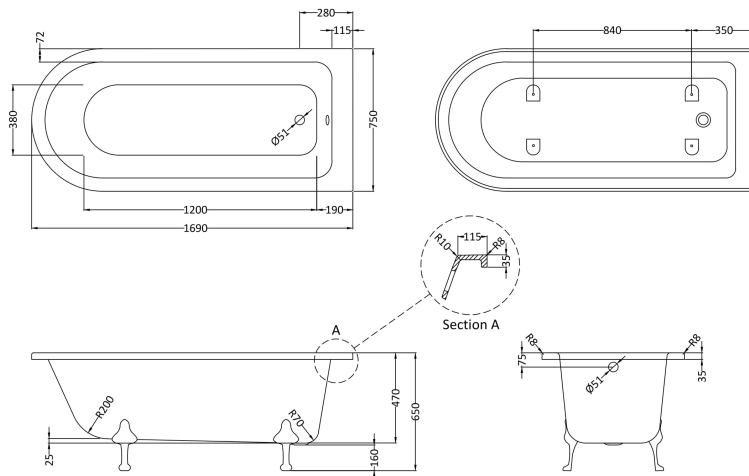

### Packaging Details

Barcode: 5056211851943

**Sales Code:** RLF1700

**Description:** 1700 Freestanding Shower Bath

**Product Dimensions**

Length (mm):	1690
Width (mm):	750
Depth (mm):	650
Nett Weight (kg):	47.5

**Packaging Dimensions**

Length (mm):	1690
Width (mm):	750
Depth (mm):	500
Gross Weight (kg):	47.5

**Packaging Data**

Box Colour:	
Box Qty:	
Label Size:	x
Label Colour:	
Label Qty:	

**Outer Box Dimensions (If Applicable)**

Length (mm):	
Width (mm):	
Height (mm):	
Gross Weight (kg):	
Barcode:	5056211804963

**Product Details**

Country of Origin:	Singapore
Fitting Instruction:	No
Certification:	FSC: CE & UKCA:
Material Colour Reference:	European White
Product Material:	Acrylic
Material Thickness:	12mm
Volume (Ltr):	210
Displaced Capacity:	170
Leg Set Included:	Legset Not Included
Waste Included:	Waste Not Included
Drilled/Undrilled:	Undrilled For Taps
Includes Grips:	No Grips Supplied
Embossed:	No
No of Tapholes:	None
Anti-Slip:	No

### Product Dimensions

Length (mm):	169
Width (mm):	193
Depth (mm):	115
Nett Weight (kg):	4.6