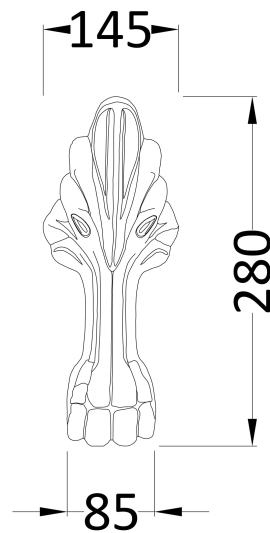

Sales Code: RLF1500C2

Description: 1500 Freestanding Shower Bath Pride Leg

Packaging Details

Barcode: 5056211851929

Sales Code: RLF1500

Description: 1500 Freestanding Shower Bath

Product Dimensions

Length (mm):	1500
Width (mm):	750
Depth (mm):	650
Nett Weight (kg):	45.8

Packaging Dimensions

Length (mm):	1500
Width (mm):	750
Depth (mm):	500
Gross Weight (kg):	45.8

Packaging Data

Box Colour:	
Box Qty:	
Label Size:	x
Label Colour:	
Label Qty:	

Outer Box Dimensions (If Applicable)

Length (mm):	
Width (mm):	
Height (mm):	
Gross Weight (kg):	
Barcode:	5056211804956

Product Details

Country of Origin:	Singapore
Fitting Instruction:	No
Certification:	FSC: CE & UKCA:
Material Colour Reference:	European White
Product Material:	Acrylic
Material Thickness:	12mm
Volume (Ltr):	175
Displaced Capacity:	105
Leg Set Included:	Legset Not Included
Waste Included:	Waste Not Included
Drilled/Undrilled:	Undrilled For Taps
Includes Grips:	No Grips Supplied
Embossed:	No
No of Tapholes:	None
Anti-Slip:	No

Sales Code: T2C

Description: Pride F/Standing Bath Leg Set C2

Product Dimensions

Length (mm):	275
Width (mm):	140
Depth (mm):	120
Nett Weight (kg):	3.9

Packaging Dimensions

Length (mm):	465
Width (mm):	460
Depth (mm):	225
Gross Weight (kg):	4.23