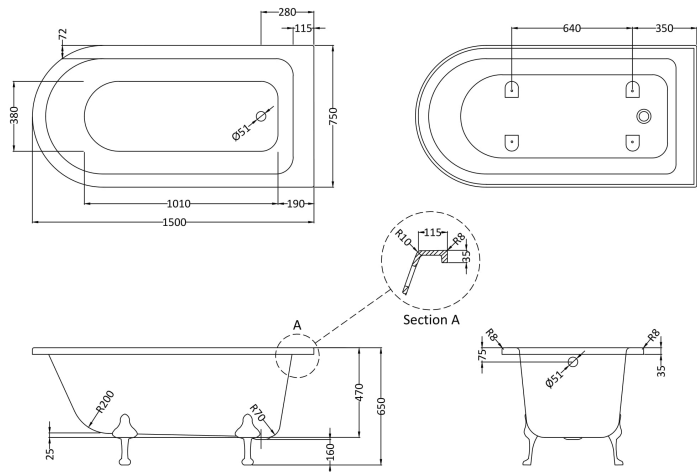

Sales Code: RLF1500C2

Description: 1500 Freestanding Shower Bath Pride Leg

Packaging Details

Barcode: 5056211851929

Sales Code: RLF1500

Description: 1500 Freestanding Shower Bath

Product Dimensions

Length (mm):	1500
Width (mm):	750
Depth (mm):	650
Nett Weight (kg):	45.8

Packaging Dimensions

Length (mm):	1500
Width (mm):	750
Depth (mm):	500
Gross Weight (kg):	45.8

Packaging Data

Box Colour:	
Box Qty:	
Label Size:	x
Label Colour:	
Label Qty:	

Outer Box Dimensions (If Applicable)

Length (mm):	
Width (mm):	
Height (mm):	
Gross Weight (kg):	
Barcode:	5056211804956

Product Details

Country of Origin:	Singapore
Fitting Instruction:	No
Certification:	FSC: CE & UKCA:
Material Colour Reference:	European White
Product Material:	Acrylic
Material Thickness:	12mm
Volume (Ltr):	175
Displaced Capacity:	105
Leg Set Included:	Legset Not Included
Waste Included:	Waste Not Included
Drilled/Undrilled:	Undrilled For Taps
Includes Grips:	No Grips Supplied
Embossed:	No
No of Tapholes:	None
Anti-Slip:	No

Sales Code: T2C

Description: Pride F/Standing Bath Leg Set C2

Product Dimensions

Length (mm):	275
Width (mm):	140
Depth (mm):	120
Nett Weight (kg):	3.9

Packaging Dimensions

Length (mm):	465
Width (mm):	460
Depth (mm):	225
Gross Weight (kg):	4.23