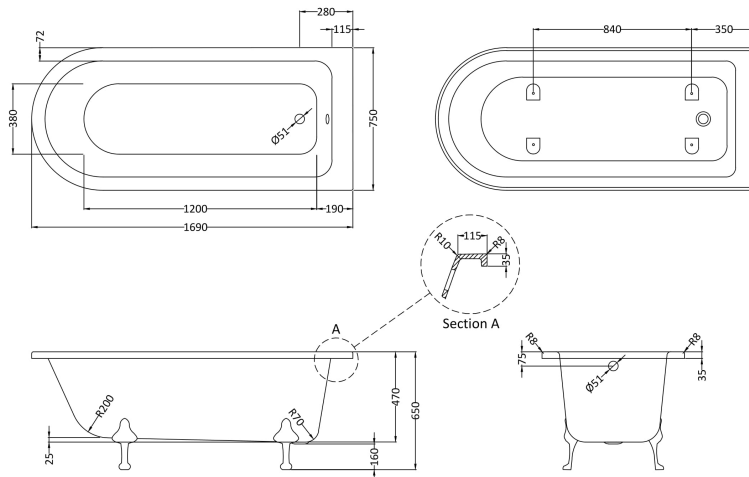

### Packaging Details

Barcode: 5056211851967

**Sales Code:** RLF1700

**Description:** 1700 Freestanding Shower Bath

**Product Dimensions**

Length (mm):	1690
Width (mm):	750
Depth (mm):	650
Nett Weight (kg):	47.5

**Packaging Dimensions**

Length (mm):	1690
Width (mm):	750
Depth (mm):	500
Gross Weight (kg):	47.5

**Packaging Data**

Box Colour:	
Box Qty:	
Label Size:	x
Label Colour:	
Label Qty:	

**Outer Box Dimensions (If Applicable)**

Length (mm):	
Width (mm):	
Height (mm):	
Gross Weight (kg):	
Barcode:	5056211804963

**Product Details**

Country of Origin:	Singapore
Fitting Instruction:	No
Certification:	FSC: CE & UKCA:
Material Colour Reference:	European White
Product Material:	Acrylic
Material Thickness:	12mm
Volume (Ltr):	210
Displaced Capacity:	170
Leg Set Included:	Legset Not Included
Waste Included:	Waste Not Included
Drilled/Undrilled:	Undrilled For Taps
Includes Grips:	No Grips Supplied
Embossed:	No
No of Tapholes:	None
Anti-Slip:	No

**Sales Code:** M1C

**Description:** Deacon F/Standing Bath Leg Set M1

**Product Dimensions**

Length (mm):	260
Width (mm):	500
Depth (mm):	250
Nett Weight (kg):	5.4

**Packaging Dimensions**

Length (mm):	470
Width (mm):	455
Depth (mm):	230
Gross Weight (kg):	5.77