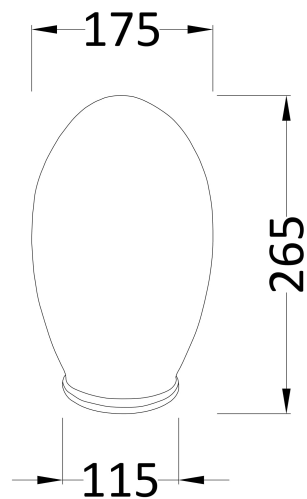

### Packaging Details

Barcode: 5056211851967

**Sales Code:** RLF1700

**Description:** 1700 Freestanding Shower Bath

**Product Dimensions**

Length (mm):	1690
Width (mm):	750
Depth (mm):	650
Nett Weight (kg):	47.5

**Packaging Dimensions**

Length (mm):	1690
Width (mm):	750
Depth (mm):	500
Gross Weight (kg):	47.5

**Packaging Data**

Box Colour:	
Box Qty:	
Label Size:	x
Label Colour:	
Label Qty:	

**Outer Box Dimensions (If Applicable)**

Length (mm):	
Width (mm):	
Height (mm):	
Gross Weight (kg):	
Barcode:	5056211804963

**Product Details**

Country of Origin:	Singapore
Fitting Instruction:	No
Certification:	FSC: CE & UKCA:
Material Colour Reference:	European White
Product Material:	Acrylic
Material Thickness:	12mm
Volume (Ltr):	210
Displaced Capacity:	170
Leg Set Included:	Legset Not Included
Waste Included:	Waste Not Included
Drilled/Undrilled:	Undrilled For Taps
Includes Grips:	No Grips Supplied
Embossed:	No
No of Tapholes:	None
Anti-Slip:	No

**Sales Code:** M1C

**Description:** Deacon F/Standing Bath Leg Set M1

**Product Dimensions**

Length (mm):	260
Width (mm):	500
Depth (mm):	250
Nett Weight (kg):	5.4

**Packaging Dimensions**

Length (mm):	470
Width (mm):	455
Depth (mm):	230
Gross Weight (kg):	5.77