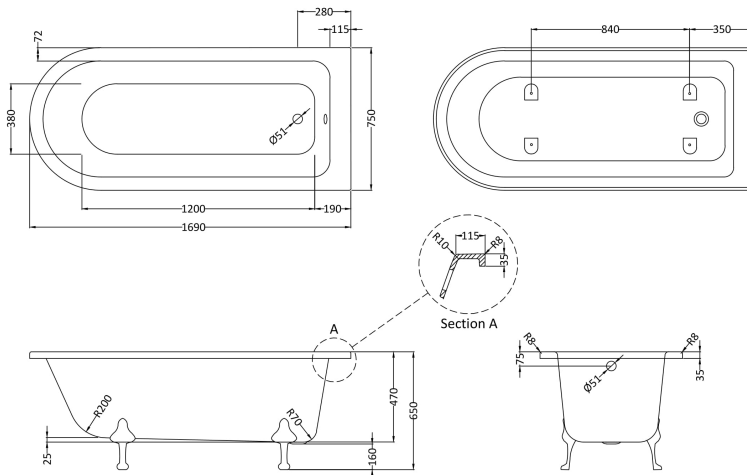

### Packaging Details

Barcode: 5056211851967

**Sales Code:** RLF1700

**Description:** 1700 Freestanding Shower Bath

**Product Dimensions**

Length (mm):	1690
Width (mm):	750
Depth (mm):	650
Nett Weight (kg):	47.5

**Packaging Dimensions**

Length (mm):	1690
Width (mm):	750
Depth (mm):	500
Gross Weight (kg):	47.5

**Packaging Data**

Box Colour:	
Box Qty:	
Label Size:	x
Label Colour:	
Label Qty:	

**Outer Box Dimensions (If Applicable)**

Length (mm):	
Width (mm):	
Height (mm):	
Gross Weight (kg):	
Barcode:	5056211804963

**Product Details**

Country of Origin:	Singapore
Fitting Instruction:	No
Certification:	FSC: CE & UKCA:
Material Colour Reference:	European White
Product Material:	Acrylic
Material Thickness:	12mm
Volume (Ltr):	210
Displaced Capacity:	170
Leg Set Included:	Legset Not Included
Waste Included:	Waste Not Included
Drilled/Undrilled:	Undrilled For Taps
Includes Grips:	No Grips Supplied
Embossed:	No
No of Tapholes:	None
Anti-Slip:	No

**Sales Code:** M1C

**Description:** Deacon F/Standing Bath Leg Set M1

**Product Dimensions**

Length (mm):	260
Width (mm):	500
Depth (mm):	250
Nett Weight (kg):	5.4

**Packaging Dimensions**

Length (mm):	470
Width (mm):	455
Depth (mm):	230
Gross Weight (kg):	5.77