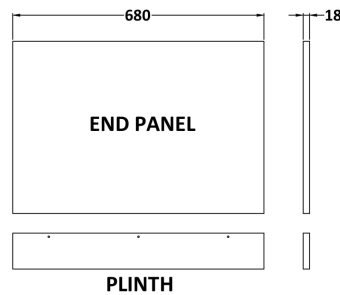

Sales Code: OFF670

Description: 700 Bath End Panel (680X480/100mm)

Product Dimensions

Height (mm):	560
Width (mm):	680
Depth (mm):	36
Nett Weight (kg):	8.5

Packaging Dimensions

Height (mm):	30
Width (mm):	590
Depth (mm):	710
Gross Weight (kg):	8.5

Packaging Data

Box Colour:	Brown Cardboard Box
Box Qty:	1
Label Size:	100 x 50
Label Colour:	White Label
Label Qty:	1

Outer Box Dimensions (If Applicable)

Height (mm):	
Width (mm):	
Depth (mm):	
Gross Weight (kg):	
Barcode:	5055275828328