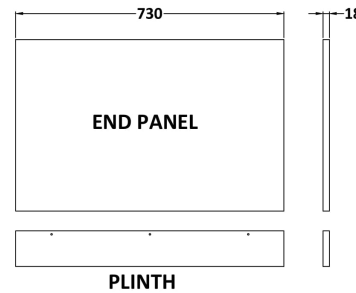

Sales Code: OFF571

Description: 750 Bath End Panel (730X480/100mm)

### Product Dimensions

Height (mm):	560
Width (mm):	730
Depth (mm):	36
Nett Weight (kg):	8.6

### Packaging Dimensions

Height (mm):	30
Width (mm):	590
Depth (mm):	760
Gross Weight (kg):	8.9

### Outer Box Dimensions (If Applicable)

Height (mm):	
Width (mm):	
Depth (mm):	
Gross Weight (kg):	
Barcode:	5055275828335