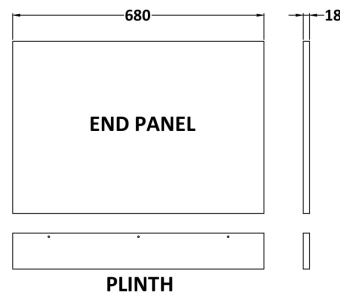

Sales Code: OFF570

Description: 700 Bath End Panel (680X480/100mm)

**Product Dimensions**

Height (mm):	560
Width (mm):	680
Depth (mm):	36
Nett Weight (kg):	8.5

**Packaging Dimensions**

Height (mm):	30
Width (mm):	590
Depth (mm):	710
Gross Weight (kg):	8.5

**Packaging Data**

Box Colour:	Brown Cardboard Box
Box Qty:	1
Label Size:	100 x 50
Label Colour:	White Label
Label Qty:	1

**Outer Box Dimensions (If Applicable)**

Height (mm):	
Width (mm):	
Depth (mm):	
Gross Weight (kg):	
Barcode:	5055275828304