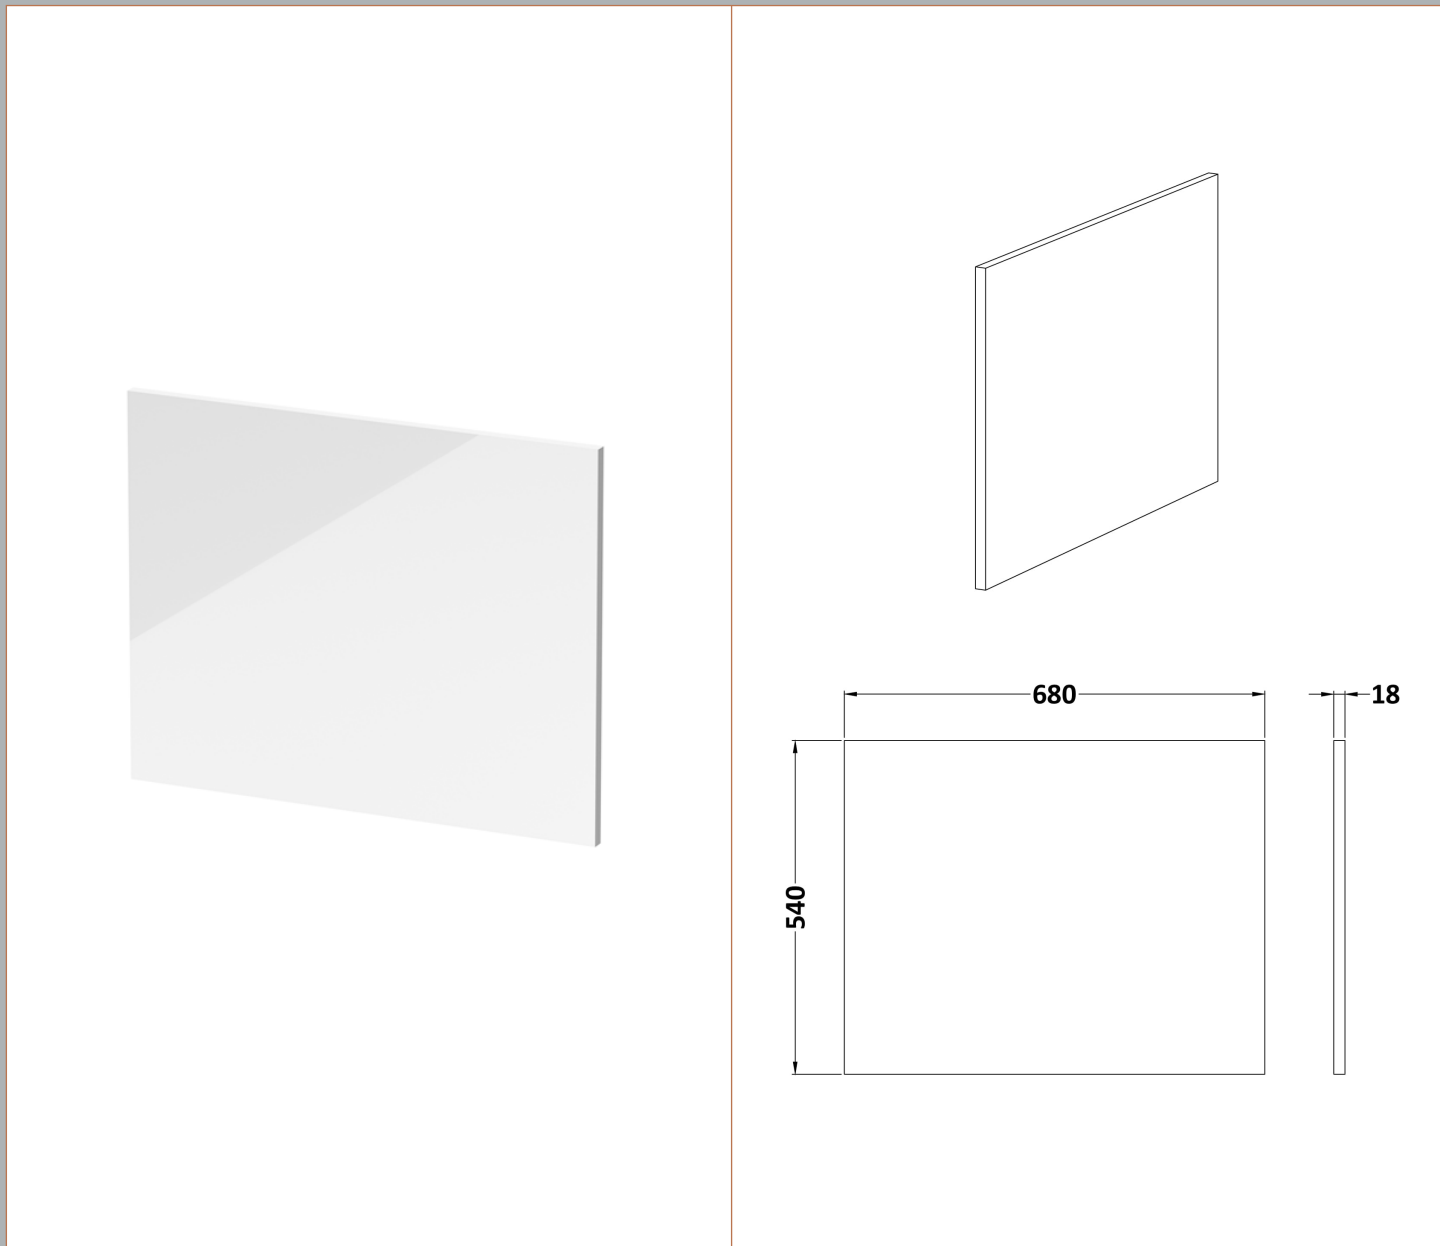

Sales Code: OFF179

Description: Square Shower Bath End Panel

**Product Dimensions**

Height (mm):	540
Width (mm):	680
Depth (mm):	18
Nett Weight (kg):	8.5

**Packaging Dimensions**

Height (mm):	560
Width (mm):	700
Depth (mm):	30
Gross Weight (kg):	8.5

**Packaging Data**

Box Colour:	Brown Cardboard Box - Printed
Box Qty:	1
Label Size:	100 x 50
Label Colour:	White Label
Label Qty:	2

**Outer Box Dimensions (If Applicable)**

Height (mm):	
Width (mm):	
Depth (mm):	
Gross Weight (kg):	
Barcode:	5055275832813

**Product Details**

Country of Origin:	China
Fitting Instruction:	No
CE & UKCA:	N/A
FSC Certified Materials:	Yes
Colour:	Gloss White
Construction Method:	Cam & Wood Dowel
Construction Type:	Flat-Pack
Cabinet Finish:	Not Applicable
Fascia Finish:	Mdf Painted Gloss
Cabinet Thickness (mm):	
Fascia Thickness (mm):	18
Drawer Included:	Not Applicable
Drawer Type:	Not Applicable
No of Shelves:	Not Applicable
Hinge Type:	Not Applicable
Hinge Included:	Not Applicable
Adjustable Legs:	Not Applicable
Fixings Included:	Yes
Handle Style:	Not Applicable
Waste Shroud:	Not Applicable
Handle Included:	Not Applicable
Handle Type:	Not Applicable