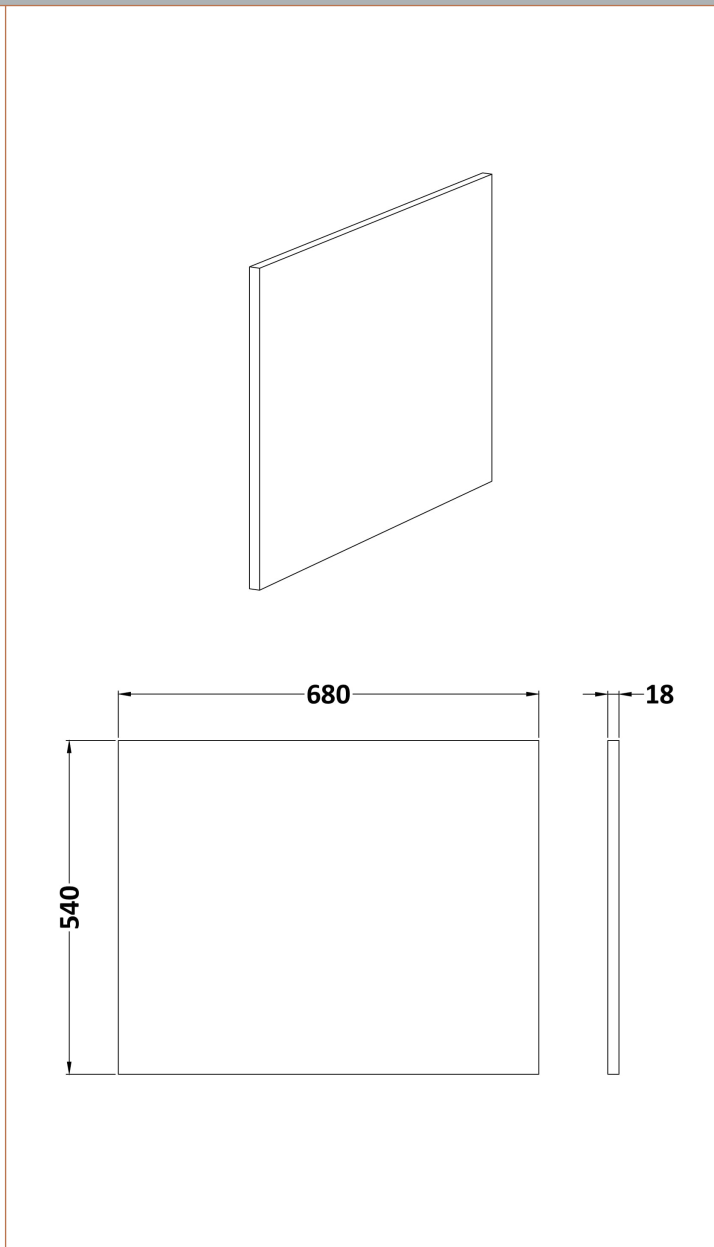

Sales Code: OFF979

Description: Square Shower Bath End Panel

Product Dimensions

Height (mm):	540
Width (mm):	680
Depth (mm):	18
Nett Weight (kg):	8.5

Packaging Dimensions

Height (mm):	30
Width (mm):	700
Depth (mm):	555
Gross Weight (kg):	8.5

Packaging Data

Box Colour:	Brown Cardboard Box
Box Qty:	1
Label Size:	140 x 20
Label Colour:	White Label
Label Qty:	2

Outer Box Dimensions (If Applicable)

Height (mm):	
Width (mm):	
Depth (mm):	
Gross Weight (kg):	
Barcode:	5055275873885