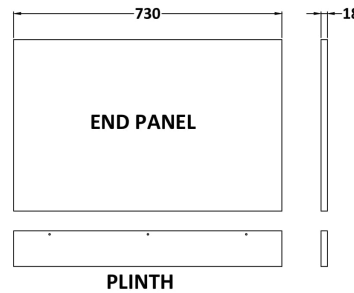

Sales Code: OFF971

Description: 750 Bath End Panel

### Product Dimensions

Height (mm):	560
Width (mm):	730
Depth (mm):	36
Nett Weight (kg):	8.6

### Packaging Dimensions

Height (mm):	760
Width (mm):	590
Depth (mm):	30
Gross Weight (kg):	8.9

### Outer Box Dimensions (If Applicable)

Height (mm):	
Width (mm):	
Depth (mm):	
Gross Weight (kg):	
Barcode:	5055275873847