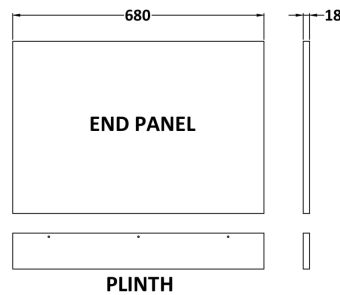

Sales Code: OFF170

Description: 700 Bath End Panel (680X480/100mm)

Product Dimensions

Height (mm):	560
Width (mm):	680
Depth (mm):	36
Nett Weight (kg):	8.5

Packaging Dimensions

Height (mm):	30
Width (mm):	590
Depth (mm):	710
Gross Weight (kg):	8.5

Packaging Data

Box Colour:	Brown Cardboard Box - Printed
Box Qty:	1
Label Size:	100 x 50
Label Colour:	White Label
Label Qty:	0

Outer Box Dimensions (If Applicable)

Height (mm):	
Width (mm):	
Depth (mm):	
Gross Weight (kg):	
Barcode:	5055275827031