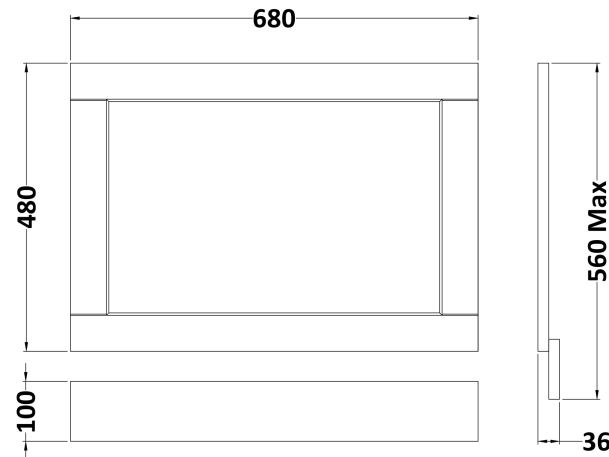

### Product Dimensions

Height (mm):	560
Width (mm):	680
Depth (mm):	36
Nett Weight (kg):	4.5

### Packaging Dimensions

Height (mm):	610
Width (mm):	710
Depth (mm):	28
Gross Weight (kg):	5

### Packaging Data

Box Colour:	Brown Cardboard Box
Box Qty:	1
Label Size:	150 x 100
Label Colour:	White Label
Label Qty:	1

### Outer Box Dimensions (If Applicable)

Height (mm):	
Width (mm):	
Depth (mm):	
Gross Weight (kg):	
Barcode:	5056211818304