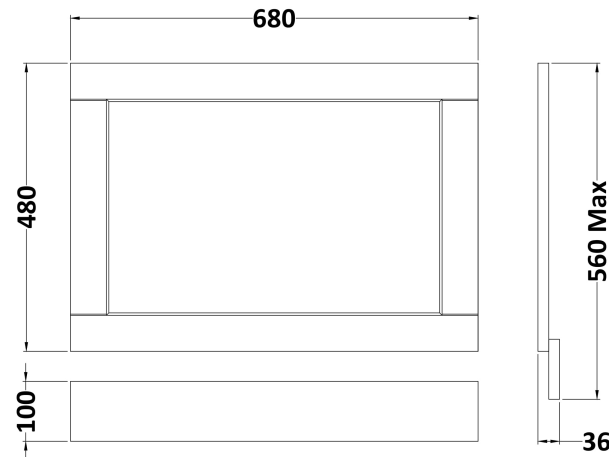

Sales Code: LOP211

Description: 700 Bath Panel

Product Dimensions

Height (mm):	560
Width (mm):	680
Depth (mm):	36
Nett Weight (kg):	4.5

Packaging Dimensions

Height (mm):	610
Width (mm):	710
Depth (mm):	28
Gross Weight (kg):	5

Packaging Data

Box Colour:	Brown Cardboard Box
Box Qty:	1
Label Size:	150 x 100
Label Colour:	White Label
Label Qty:	1

Outer Box Dimensions (If Applicable)

Height (mm):	
Width (mm):	
Depth (mm):	
Gross Weight (kg):	
Barcode:	5056211818298

Product Details

Country of Origin:	Ireland
Fitting Instruction:	No
CE & UKCA:	
FSC Certified Materials:	Yes
Colour:	Storm Grey
Construction Method:	Not Applicable
Construction Type:	Flat-Pack
Cabinet Finish:	Not Applicable
Fascia Finish:	Mdf Vinyl Textured Woodgrain
Cabinet Thickness (mm):	
Fascia Thickness (mm):	18
Drawer Included:	Not Applicable
Drawer Type:	Not Applicable
No of Shelves:	Not Applicable
Hinge Type:	Not Applicable
Hinge Included:	Not Applicable
Adjustable Legs:	Not Applicable
Fixings Included:	Yes
Handle Style:	Not Applicable
Waste Shroud:	Not Applicable
Handle Included:	Not Applicable
Handle Type:	Not Applicable