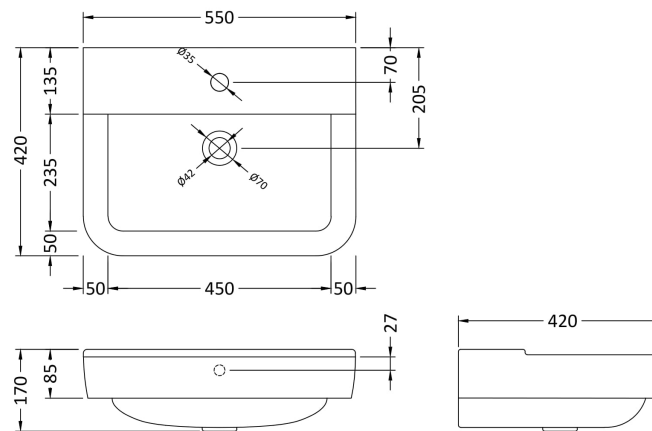

Sales Code: Cpc025

Description: Arlo 550mm Basin & Pedestal

Packaging Details

Barcode: 5055275888155

Sales Code: NCU704

Description: 550mm 1Th Basin

Product Dimensions

Height (mm):	170
Width (mm):	550
Depth (mm):	420
Nett Weight (kg):	16

Packaging Dimensions

Height (mm):	580
Width (mm):	480
Depth (mm):	190
Gross Weight (kg):	16

Packaging Data

Box Colour:	Brown Cardboard Box - Printed
Box Qty:	1
Label Size:	100 x 50
Label Colour:	White Label
Label Qty:	2

Outer Box Dimensions (If Applicable)

Height (mm):	
Width (mm):	
Depth (mm):	
Gross Weight (kg):	
Barcode:	5055369069880

Product Details

Country of Origin:	Turkey
Fitting Instruction:	No
Certification: CE & UKCA: No	WRAS: N/A WRAS No: N/A
Product Material:	Vitreous China
Fixing Supplied:	Yes

Sales Code: NCU503

Description: Full Pedestal

Product Dimensions

Height (mm):	700
Width (mm):	165
Depth (mm):	160
Nett Weight (kg):	10

Packaging Dimensions

Height (mm):	205
Width (mm):	205
Depth (mm):	670
Gross Weight (kg):	10