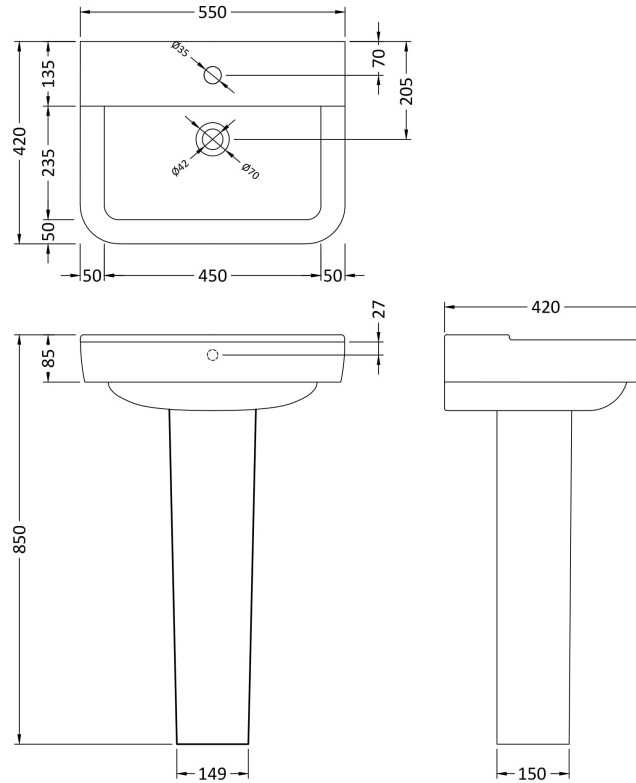

Sales Code: Cpc025

Description: Arlo 550mm Basin & Pedestal

Packaging Details

Barcode: 5055275888155

Sales Code: NCU704

Description: 550mm 1Th Basin

Product Dimensions

Height (mm):	170
Width (mm):	550
Depth (mm):	420
Nett Weight (kg):	16

Packaging Dimensions

Height (mm):	580
Width (mm):	480
Depth (mm):	190
Gross Weight (kg):	16

Packaging Data

Box Colour:	Brown Cardboard Box - Printed
Box Qty:	1
Label Size:	100 x 50
Label Colour:	White Label
Label Qty:	2

Outer Box Dimensions (If Applicable)

Height (mm):	
Width (mm):	
Depth (mm):	
Gross Weight (kg):	
Barcode:	5055369069880

Product Details

Country of Origin:	Turkey
Fitting Instruction:	No
Certification: CE & UKCA: No	WRAS: N/A WRAS No: N/A
Product Material:	Vitreous China
Fixing Supplied:	Yes

Sales Code: NCU503

Description: Full Pedestal

Product Dimensions

Height (mm):	700
Width (mm):	165
Depth (mm):	160
Nett Weight (kg):	10

Packaging Dimensions

Height (mm):	205
Width (mm):	205
Depth (mm):	670
Gross Weight (kg):	10