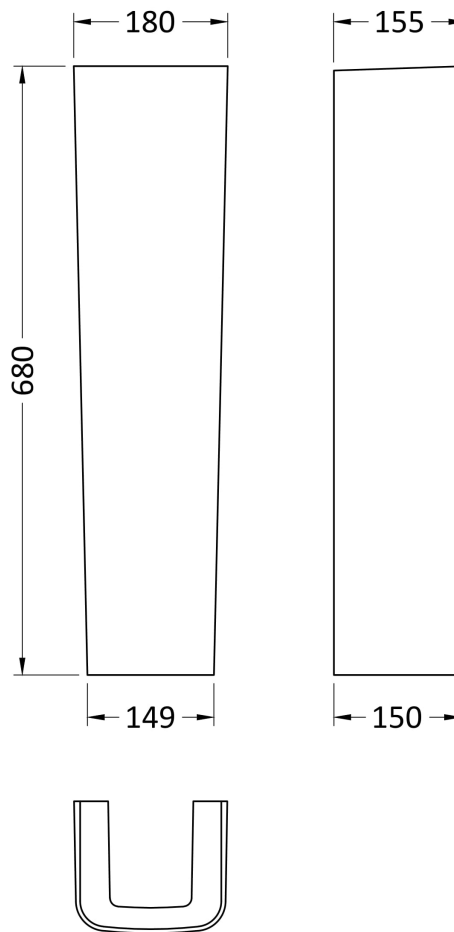

Sales Code: Cpc025

Description: Arlo 550mm Basin & Pedestal

Packaging Details

Barcode: 5055275888155

Sales Code: NCU704

Description: 550mm 1Th Basin

Product Dimensions

Height (mm):	170
Width (mm):	550
Depth (mm):	420
Nett Weight (kg):	16

Packaging Dimensions

Height (mm):	580
Width (mm):	480
Depth (mm):	190
Gross Weight (kg):	16

Packaging Data

Box Colour:	Brown Cardboard Box - Printed
Box Qty:	1
Label Size:	100 x 50
Label Colour:	White Label
Label Qty:	2

Outer Box Dimensions (If Applicable)

Height (mm):	
Width (mm):	
Depth (mm):	
Gross Weight (kg):	
Barcode:	5055369069880

Product Details

Country of Origin:	Turkey
Fitting Instruction:	No
Certification: CE & UKCA: No	WRAS: N/A WRAS No: N/A
Product Material:	Vitreous China
Fixing Supplied:	Yes

Sales Code: NCU503

Description: Full Pedestal

Product Dimensions

Height (mm):	700
Width (mm):	165
Depth (mm):	160
Nett Weight (kg):	10

Packaging Dimensions

Height (mm):	205
Width (mm):	205
Depth (mm):	670
Gross Weight (kg):	10