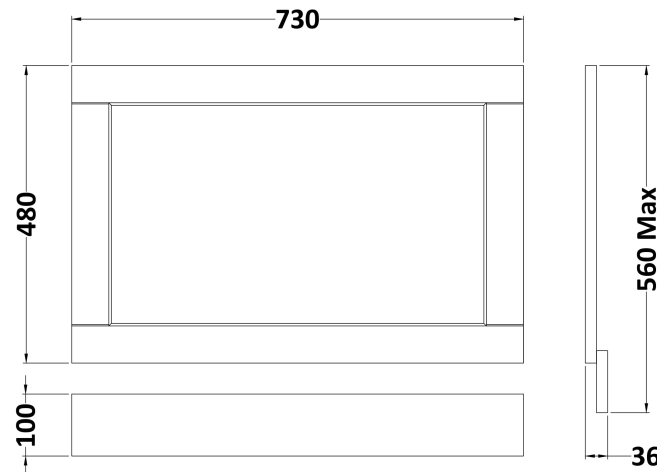

Sales Code: LOP212

Description: 750 Bath Panel

Product Dimensions

Height (mm):	560
Width (mm):	730
Depth (mm):	36
Nett Weight (kg):	5.5

Packaging Dimensions

Height (mm):	610
Width (mm):	760
Depth (mm):	28
Gross Weight (kg):	6

Packaging Data

Box Colour:	Brown Cardboard Box
Box Qty:	1
Label Size:	150 x 100
Label Colour:	White Label
Label Qty:	1

Outer Box Dimensions (If Applicable)

Height (mm):	
Width (mm):	
Depth (mm):	
Gross Weight (kg):	
Barcode:	5056211818328

Product Details

Country of Origin:	Ireland
Fitting Instruction:	Yes
CE & UKCA:	
FSC Certified Materials:	Yes
Colour:	Storm Grey
Construction Method:	Not Applicable
Construction Type:	Flat-Pack
Cabinet Finish:	Not Applicable
Fascia Finish:	Mdf Vinyl Textured Woodgrain
Cabinet Thickness (mm):	
Fascia Thickness (mm):	18
Drawer Included:	Not Applicable
Drawer Type:	Not Applicable
No of Shelves:	Not Applicable
Hinge Type:	Not Applicable
Hinge Included:	Not Applicable
Adjustable Legs:	Not Applicable
Fixings Included:	Yes
Handle Style:	Not Applicable
Waste Shroud:	Not Applicable
Handle Included:	Not Applicable
Handle Type:	Not Applicable