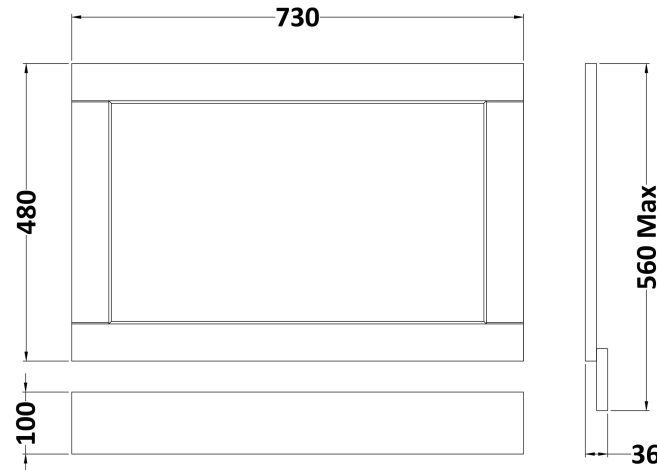

### Product Dimensions

Height (mm):	560
Width (mm):	730
Depth (mm):	36
Nett Weight (kg):	5.5

### Packaging Dimensions

Height (mm):	610
Width (mm):	760
Depth (mm):	28
Gross Weight (kg):	6

### Packaging Data

Box Colour:	Brown Cardboard Box
Box Qty:	1
Label Size:	150 x 100
Label Colour:	White Label
Label Qty:	1

### Outer Box Dimensions (If Applicable)

Height (mm):	
Width (mm):	
Depth (mm):	
Gross Weight (kg):	
Barcode:	5056211818342