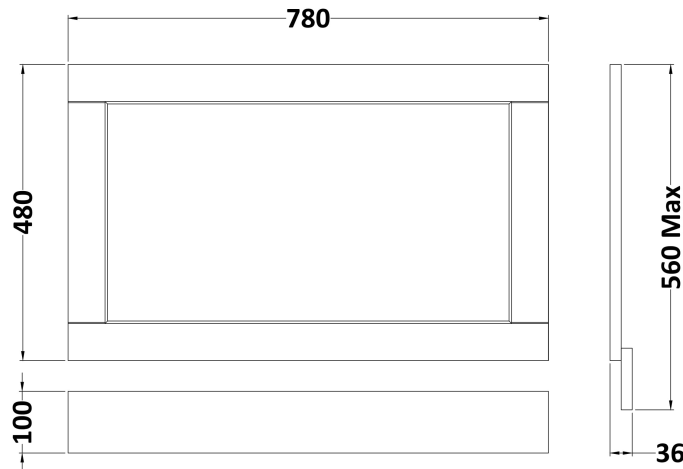

Sales Code: LOP413

Description: 800 Bath Panel

Product Dimensions

Height (mm):	560
Width (mm):	780
Depth (mm):	36
Nett Weight (kg):	6

Packaging Dimensions

Height (mm):	610
Width (mm):	810
Depth (mm):	28
Gross Weight (kg):	6.5

Packaging Data

Box Colour:	Brown Cardboard Box
Box Qty:	1
Label Size:	150 x 100
Label Colour:	White Label
Label Qty:	1

Outer Box Dimensions (If Applicable)

Height (mm):	
Width (mm):	
Depth (mm):	
Gross Weight (kg):	
Barcode:	5056211818373

Product Details

Country of Origin:	Ireland
Fitting Instruction:	Yes
CE & UKCA:	
FSC Certified Materials:	Yes
Colour:	Timeless Sand
Construction Method:	Not Applicable
Construction Type:	Flat-Pack
Cabinet Finish:	Not Applicable
Fascia Finish:	Mdf Vinyl Textured Woodgrain
Cabinet Thickness (mm):	
Fascia Thickness (mm):	18
Drawer Included:	Not Applicable
Drawer Type:	Not Applicable
No of Shelves:	Not Applicable
Hinge Type:	Not Applicable
Hinge Included:	Not Applicable
Adjustable Legs:	Not Applicable
Fixings Included:	Yes
Handle Style:	Not Applicable
Waste Shroud:	Not Applicable
Handle Included:	Not Applicable
Handle Type:	Not Applicable