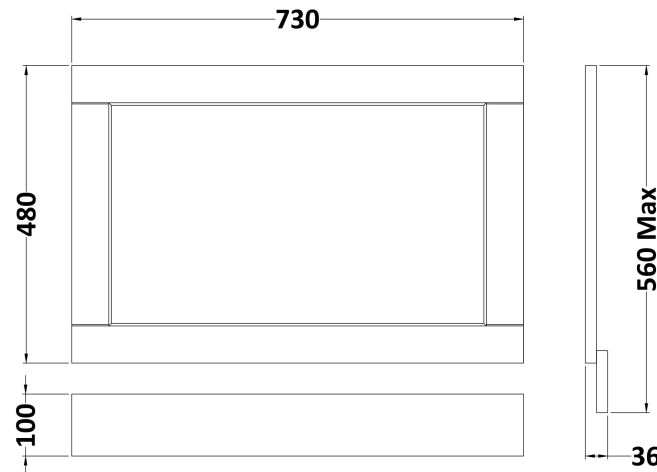

Sales Code: LOP312

Description: 750 Bath Panel

Product Dimensions

Height (mm):	560
Width (mm):	730
Depth (mm):	36
Nett Weight (kg):	5.5

Packaging Dimensions

Height (mm):	610
Width (mm):	760
Depth (mm):	28
Gross Weight (kg):	6

Packaging Data

Box Colour:	Brown Cardboard Box
Box Qty:	1
Label Size:	150 x 100
Label Colour:	White Label
Label Qty:	1

Outer Box Dimensions (If Applicable)

Height (mm):	
Width (mm):	
Depth (mm):	
Gross Weight (kg):	
Barcode:	5056211818335

Product Details

Country of Origin:	Ireland
Fitting Instruction:	Yes
CE & UKCA:	
FSC Certified Materials:	Yes
Colour:	Twilight Blue
Construction Method:	Not Applicable
Construction Type:	Flat-Pack
Cabinet Finish:	Not Applicable
Fascia Finish:	Mdf Vinyl Textured Woodgrain
Cabinet Thickness (mm):	
Fascia Thickness (mm):	18
Drawer Included:	Not Applicable
Drawer Type:	Not Applicable
No of Shelves:	Not Applicable
Hinge Type:	Not Applicable
Hinge Included:	Not Applicable
Adjustable Legs:	Not Applicable
Fixings Included:	Yes
Handle Style:	Not Applicable
Waste Shroud:	Not Applicable
Handle Included:	Not Applicable
Handle Type:	Not Applicable