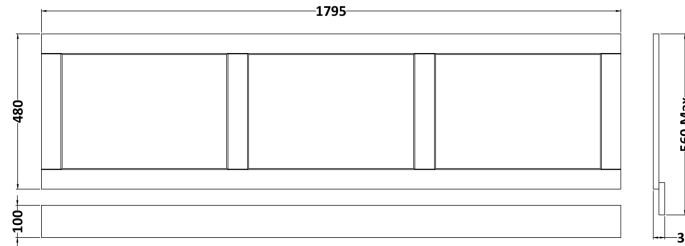

Sales Code: LOP307

Description: 1800 Bath Panel

Product Dimensions

Height (mm):	560
Width (mm):	1795
Depth (mm):	36
Nett Weight (kg):	14

Packaging Dimensions

Height (mm):	610
Width (mm):	1830
Depth (mm):	28
Gross Weight (kg):	14.5

Packaging Data

Box Colour:	Brown Cardboard Box
Box Qty:	1
Label Size:	150 x 100
Label Colour:	White Label
Label Qty:	1

Outer Box Dimensions (If Applicable)

Height (mm):	
Width (mm):	
Depth (mm):	
Gross Weight (kg):	
Barcode:	5056211818274

Product Details

Country of Origin:	Ireland
Fitting Instruction:	Yes
CE & UKCA:	
FSC Certified Materials:	Yes
Colour:	Twilight Blue
Construction Method:	Not Applicable
Construction Type:	Flat-Pack
Cabinet Finish:	Not Applicable
Fascia Finish:	Mdf Vinyl Textured Woodgrain
Cabinet Thickness (mm):	
Fascia Thickness (mm):	18
Drawer Included:	Not Applicable
Drawer Type:	Not Applicable
No of Shelves:	Not Applicable
Hinge Type:	Not Applicable
Hinge Included:	Not Applicable
Adjustable Legs:	Not Applicable
Fixings Included:	Yes
Handle Style:	Not Applicable
Waste Shroud:	Not Applicable
Handle Included:	Not Applicable
Handle Type:	Not Applicable