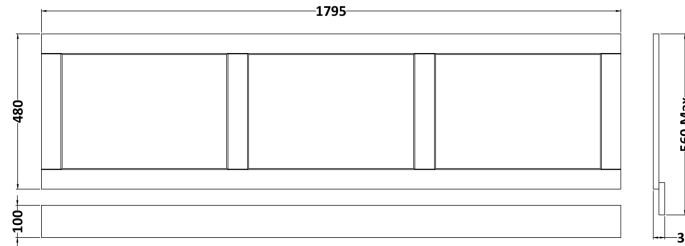

Sales Code: LOP207

Description: 1800 Bath Panel

Product Dimensions

Height (mm):	560
Width (mm):	1795
Depth (mm):	36
Nett Weight (kg):	14

Packaging Dimensions

Height (mm):	610
Width (mm):	1830
Depth (mm):	28
Gross Weight (kg):	14.5

Packaging Data

Box Colour:	Brown Cardboard Box
Box Qty:	1
Label Size:	150 x 100
Label Colour:	White Label
Label Qty:	1

Outer Box Dimensions (If Applicable)

Height (mm):	
Width (mm):	
Depth (mm):	
Gross Weight (kg):	
Barcode:	5056211818267

Product Details

Country of Origin:	Ireland
Fitting Instruction:	Yes
CE & UKCA:	
FSC Certified Materials:	Yes
Colour:	Storm Grey
Construction Method:	Not Applicable
Construction Type:	Flat-Pack
Cabinet Finish:	Not Applicable
Fascia Finish:	Mdf Vinyl Textured Woodgrain
Cabinet Thickness (mm):	
Fascia Thickness (mm):	18
Drawer Included:	Not Applicable
Drawer Type:	Not Applicable
No of Shelves:	Not Applicable
Hinge Type:	Not Applicable
Hinge Included:	Not Applicable
Adjustable Legs:	Not Applicable
Fixings Included:	Yes
Handle Style:	Not Applicable
Waste Shroud:	Not Applicable
Handle Included:	Not Applicable
Handle Type:	Not Applicable