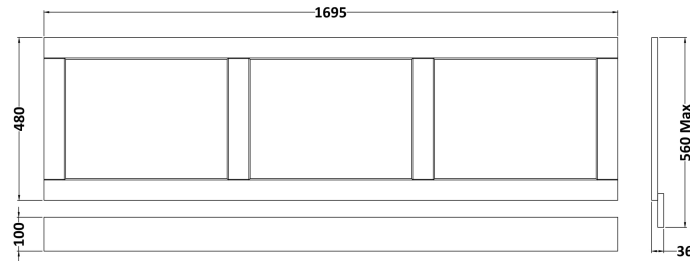

Sales Code: LOP305

Description: 1700 Bath Panel

Product Dimensions

Height (mm):	560
Width (mm):	1695
Depth (mm):	36
Nett Weight (kg):	13

Packaging Dimensions

Height (mm):	610
Width (mm):	1730
Depth (mm):	28
Gross Weight (kg):	13.5

Packaging Data

Box Colour:	Brown Cardboard Box
Box Qty:	1
Label Size:	150 x 100
Label Colour:	White Label
Label Qty:	1

Outer Box Dimensions (If Applicable)

Height (mm):	
Width (mm):	
Depth (mm):	
Gross Weight (kg):	
Barcode:	5056211818243

Product Details

Country of Origin:	Ireland
Fitting Instruction:	Yes
CE & UKCA:	
FSC Certified Materials:	Yes
Colour:	Twilight Blue
Construction Method:	Not Applicable
Construction Type:	Flat-Pack
Cabinet Finish:	Not Applicable
Fascia Finish:	Mdf Vinyl Textured Woodgrain
Cabinet Thickness (mm):	
Fascia Thickness (mm):	18
Drawer Included:	Not Applicable
Drawer Type:	Not Applicable
No of Shelves:	Not Applicable
Hinge Type:	Not Applicable
Hinge Included:	Not Applicable
Adjustable Legs:	Not Applicable
Fixings Included:	Yes
Handle Style:	Not Applicable
Waste Shroud:	Not Applicable
Handle Included:	Not Applicable
Handle Type:	Not Applicable