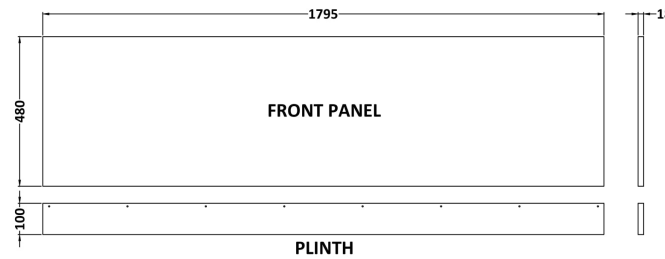

Sales Code: MPC2207

Description: 1800mm Bath Front Panel

Product Dimensions

Height (mm):	560
Width (mm):	1795
Depth (mm):	36
Nett Weight (kg):	18.8

Packaging Dimensions

Height (mm):	30
Width (mm):	590
Depth (mm):	1810
Gross Weight (kg):	18.8

Packaging Data

Box Colour:	Brown Cardboard Box
Box Qty:	1
Label Size:	100 x 50
Label Colour:	White Label
Label Qty:	1

Outer Box Dimensions (If Applicable)

Height (mm):	
Width (mm):	
Depth (mm):	
Gross Weight (kg):	
Barcode:	5056462657660

Product Details

Country of Origin:	United Kingdom
Fitting Instruction:	Yes
CE & UKCA:	N/A
FSC Certified Materials:	Yes
Colour:	Graphite Grey Woodgrain
Construction Method:	Screws Only
Construction Type:	Flat-Pack
Cabinet Finish:	Not Applicable
Fascia Finish:	MFC Textured Woodgrain
Cabinet Thickness (mm):	
Fascia Thickness (mm):	18
Drawer Included:	Not Applicable
Drawer Type:	Not Applicable
No of Shelves:	Not Applicable
Hinge Type:	Not Applicable
Hinge Included:	Not Applicable
Adjustable Legs:	Not Applicable
Fixings Included:	Yes
Handle Style:	Not Applicable
Waste Shroud:	Not Applicable
Handle Included:	Not Applicable
Handle Type:	Not Applicable