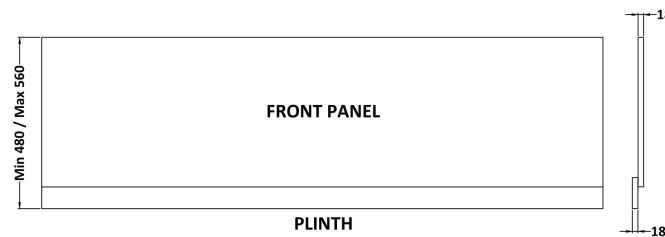

Sales Code: MPC2207

Description: 1800mm Bath Front Panel

Product Dimensions

Height (mm):	560
Width (mm):	1795
Depth (mm):	36
Nett Weight (kg):	18.8

Packaging Dimensions

Height (mm):	30
Width (mm):	590
Depth (mm):	1810
Gross Weight (kg):	18.8

Packaging Data

Box Colour:	Brown Cardboard Box
Box Qty:	1
Label Size:	100 x 50
Label Colour:	White Label
Label Qty:	1

Outer Box Dimensions (If Applicable)

Height (mm):	
Width (mm):	
Depth (mm):	
Gross Weight (kg):	
Barcode:	5056462657660

Product Details

Country of Origin:	United Kingdom
Fitting Instruction:	Yes
CE & UKCA:	N/A
FSC Certified Materials:	Yes
Colour:	Graphite Grey Woodgrain
Construction Method:	Screws Only
Construction Type:	Flat-Pack
Cabinet Finish:	Not Applicable
Fascia Finish:	MFC Textured Woodgrain
Cabinet Thickness (mm):	
Fascia Thickness (mm):	18
Drawer Included:	Not Applicable
Drawer Type:	Not Applicable
No of Shelves:	Not Applicable
Hinge Type:	Not Applicable
Hinge Included:	Not Applicable
Adjustable Legs:	Not Applicable
Fixings Included:	Yes
Handle Style:	Not Applicable
Waste Shroud:	Not Applicable
Handle Included:	Not Applicable
Handle Type:	Not Applicable