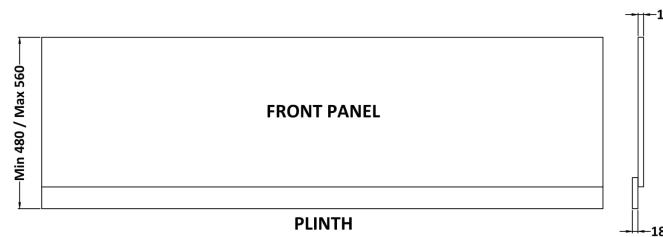

Sales Code: MPC2307

Description: 1800mm Bath Front Panel

Product Dimensions

Height (mm):	560
Width (mm):	1795
Depth (mm):	36
Nett Weight (kg):	18.8

Packaging Dimensions

Height (mm):	30
Width (mm):	590
Depth (mm):	1810
Gross Weight (kg):	18.8

Packaging Data

Box Colour:	Brown Cardboard Box
Box Qty:	1
Label Size:	100 x 50
Label Colour:	White Label
Label Qty:	1

Outer Box Dimensions (If Applicable)

Height (mm):	
Width (mm):	
Depth (mm):	
Gross Weight (kg):	
Barcode:	5056462657677

Product Details

Country of Origin:	United Kingdom
Fitting Instruction:	Yes
CE & UKCA:	N/A
FSC Certified Materials:	Yes
Colour:	Monument Grey
Construction Method:	Screws Only
Construction Type:	Flat-Pack
Cabinet Finish:	Not Applicable
Fascia Finish:	MFC Smooth Matt
Cabinet Thickness (mm):	
Fascia Thickness (mm):	18
Drawer Included:	Not Applicable
Drawer Type:	Not Applicable
No of Shelves:	Not Applicable
Hinge Type:	Not Applicable
Hinge Included:	Not Applicable
Adjustable Legs:	Not Applicable
Fixings Included:	Yes
Handle Style:	Not Applicable
Waste Shroud:	Not Applicable
Handle Included:	Not Applicable
Handle Type:	Not Applicable