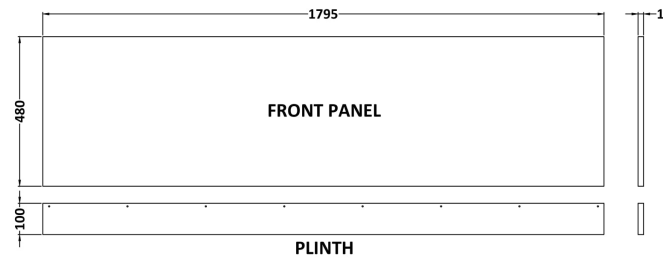

Sales Code: MPC2307

Description: 1800mm Bath Front Panel

Product Dimensions

Height (mm):	560
Width (mm):	1795
Depth (mm):	36
Nett Weight (kg):	18.8

Packaging Dimensions

Height (mm):	30
Width (mm):	590
Depth (mm):	1810
Gross Weight (kg):	18.8

Packaging Data

Box Colour:	Brown Cardboard Box
Box Qty:	1
Label Size:	100 x 50
Label Colour:	White Label
Label Qty:	1

Outer Box Dimensions (If Applicable)

Height (mm):	
Width (mm):	
Depth (mm):	
Gross Weight (kg):	
Barcode:	5056462657677

Product Details

Country of Origin:	United Kingdom
Fitting Instruction:	Yes
CE & UKCA:	N/A
FSC Certified Materials:	Yes
Colour:	Monument Grey
Construction Method:	Screws Only
Construction Type:	Flat-Pack
Cabinet Finish:	Not Applicable
Fascia Finish:	MFC Smooth Matt
Cabinet Thickness (mm):	
Fascia Thickness (mm):	18
Drawer Included:	Not Applicable
Drawer Type:	Not Applicable
No of Shelves:	Not Applicable
Hinge Type:	Not Applicable
Hinge Included:	Not Applicable
Adjustable Legs:	Not Applicable
Fixings Included:	Yes
Handle Style:	Not Applicable
Waste Shroud:	Not Applicable
Handle Included:	Not Applicable
Handle Type:	Not Applicable