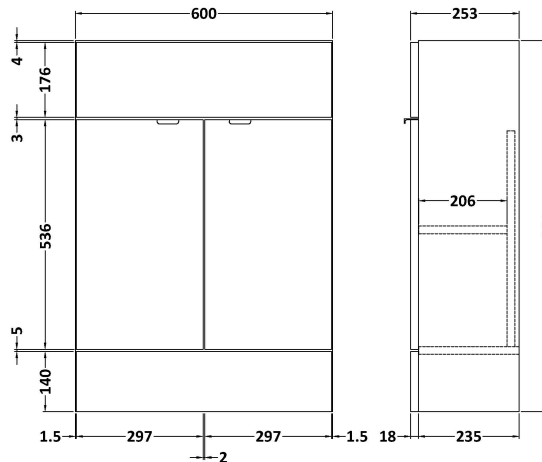

Sales Code: OFF607

Description: 600 Vanity Unit (255mm Deep)

Product Dimensions

Height (mm):	864
Width (mm):	600
Depth (mm):	255
Nett Weight (kg):	17

Packaging Dimensions

Height (mm):	290
Width (mm):	625
Depth (mm):	875
Gross Weight (kg):	17.5

Packaging Data

Box Colour:	Brown Cardboard Box
Box Qty:	0
Label Size:	0 x 0
Label Colour:	White Label
Label Qty:	0

Outer Box Dimensions (If Applicable)

Height (mm):	
Width (mm):	
Depth (mm):	
Gross Weight (kg):	
Barcode:	5055275817285

Product Details

Country of Origin:	United Kingdom
Fitting Instruction:	Yes
CE & UKCA:	N/A
FSC Certified Materials:	Yes
Colour:	Black Woodgrain
Construction Method:	Cam & Wood Dowel
Construction Type:	Rigid
Cabinet Finish:	MFC Textured Woodgrain
Fascia Finish:	MFC Textured Woodgrain
Cabinet Thickness (mm):	18
Fascia Thickness (mm):	18
Drawer Included:	No
Drawer Type:	Not Applicable
No of Shelves:	1
Hinge Type:	95 Degree Clip-On Soft Close
Hinge Included:	Yes
Adjustable Legs:	No
Fixings Included:	Yes
Handle Style:	Contemporary
Waste Shroud:	No
Handle Included:	Yes
Handle Type:	Wrapover