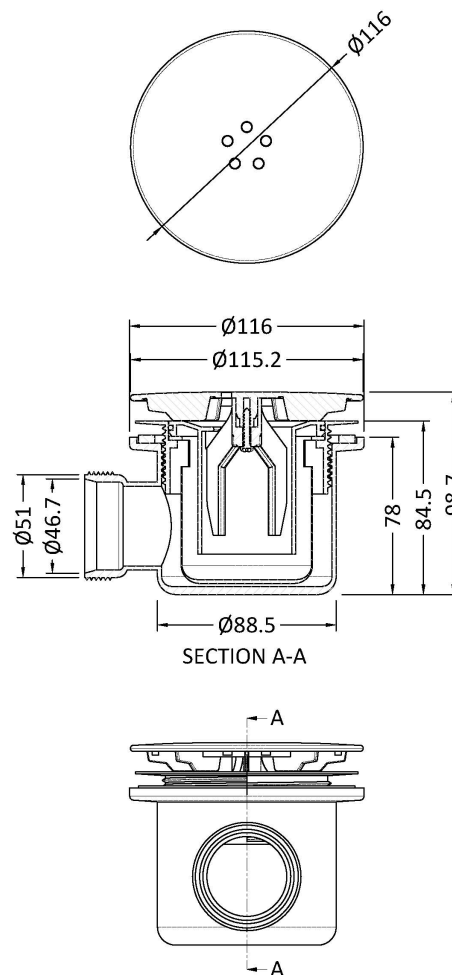

Sales Code: STW004

Description: Mega Flow Shower Waste White Top

Product Dimensions

Length (mm):	
Width (mm):	0
Height (mm):	0
Depth (mm):	0
Nett Weight (kg):	0.31

Packaging Dimensions

Height (mm):	170
Width (mm):	135
Depth (mm):	100
Gross Weight (kg):	0.37

Packaging Data

Box Colour:	White Cardboard Box
Box Qty:	0
Label Size:	0 x 0
Label Colour:	White Label
Label Qty:	0

Outer Box Dimensions (If Applicable)

Height (mm):	0
Width (mm):	0
Length (mm):	
Depth (mm):	
Gross Weight (kg):	0
Barcode:	5056462623979

Product Details

Country of Origin:	China
Fitting Instruction:	No
CE & UKCA:	N/A
Product Material:	Pp
Heating Element Wattage:	Not Applicable
Colour/Finish:	White
Product Diameter:	115mm
Connection Size:	1 1/2"