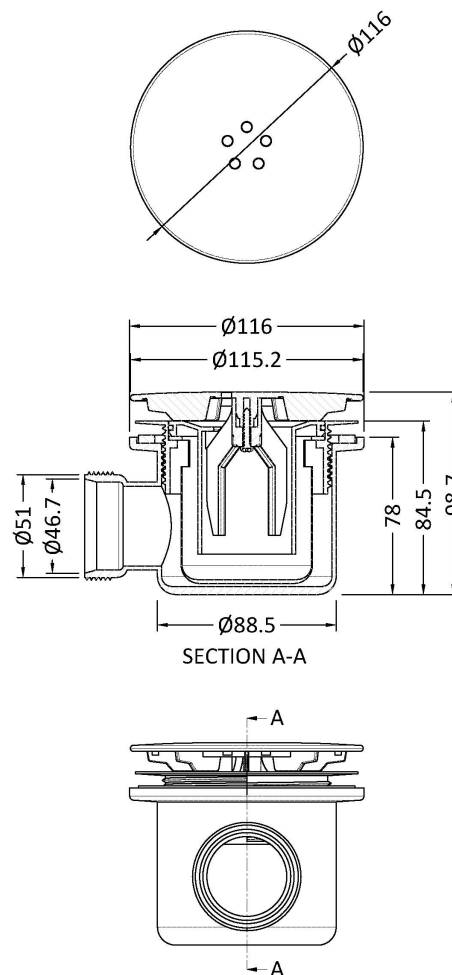

Sales Code: STW005

Description: Mega Flow Shower Waste Bb Top/White Body

Product Dimensions

Length (mm):	
Width (mm):	0
Height (mm):	0
Depth (mm):	0
Nett Weight (kg):	0.31

Packaging Dimensions

Height (mm):	170
Width (mm):	135
Depth (mm):	100
Gross Weight (kg):	0.37

Packaging Data

Box Colour:	White Cardboard Box
Box Qty:	0
Label Size:	0 x 0
Label Colour:	White Label
Label Qty:	0

Outer Box Dimensions (If Applicable)

Height (mm):	0
Width (mm):	0
Length (mm):	
Depth (mm):	
Gross Weight (kg):	0
Barcode:	5056462623986

Product Details

Country of Origin:	China
Fitting Instruction:	No
CE & UKCA:	N/A
Product Material:	Pp
Heating Element Wattage:	Not Applicable
Colour/Finish:	Brushed Brass
Product Diameter:	115mm
Connection Size:	11/2"