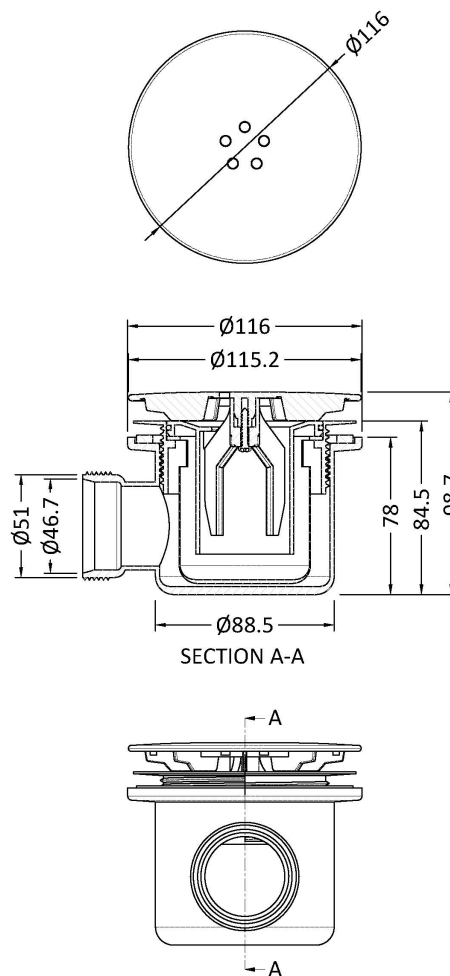

Sales Code: STW006

Description: Mega Flow Shower Waste Bb Top/Black Body

### Product Dimensions

Length (mm):	
Width (mm):	0
Height (mm):	0
Depth (mm):	0
Nett Weight (kg):	0.31

### Packaging Dimensions

Height (mm):	170
Width (mm):	135
Depth (mm):	100
Gross Weight (kg):	0.37

### Outer Box Dimensions (If Applicable)

Height (mm):	0
Width (mm):	0
Length (mm):	
Depth (mm):	
Gross Weight (kg):	0
Barcode:	5056462624198