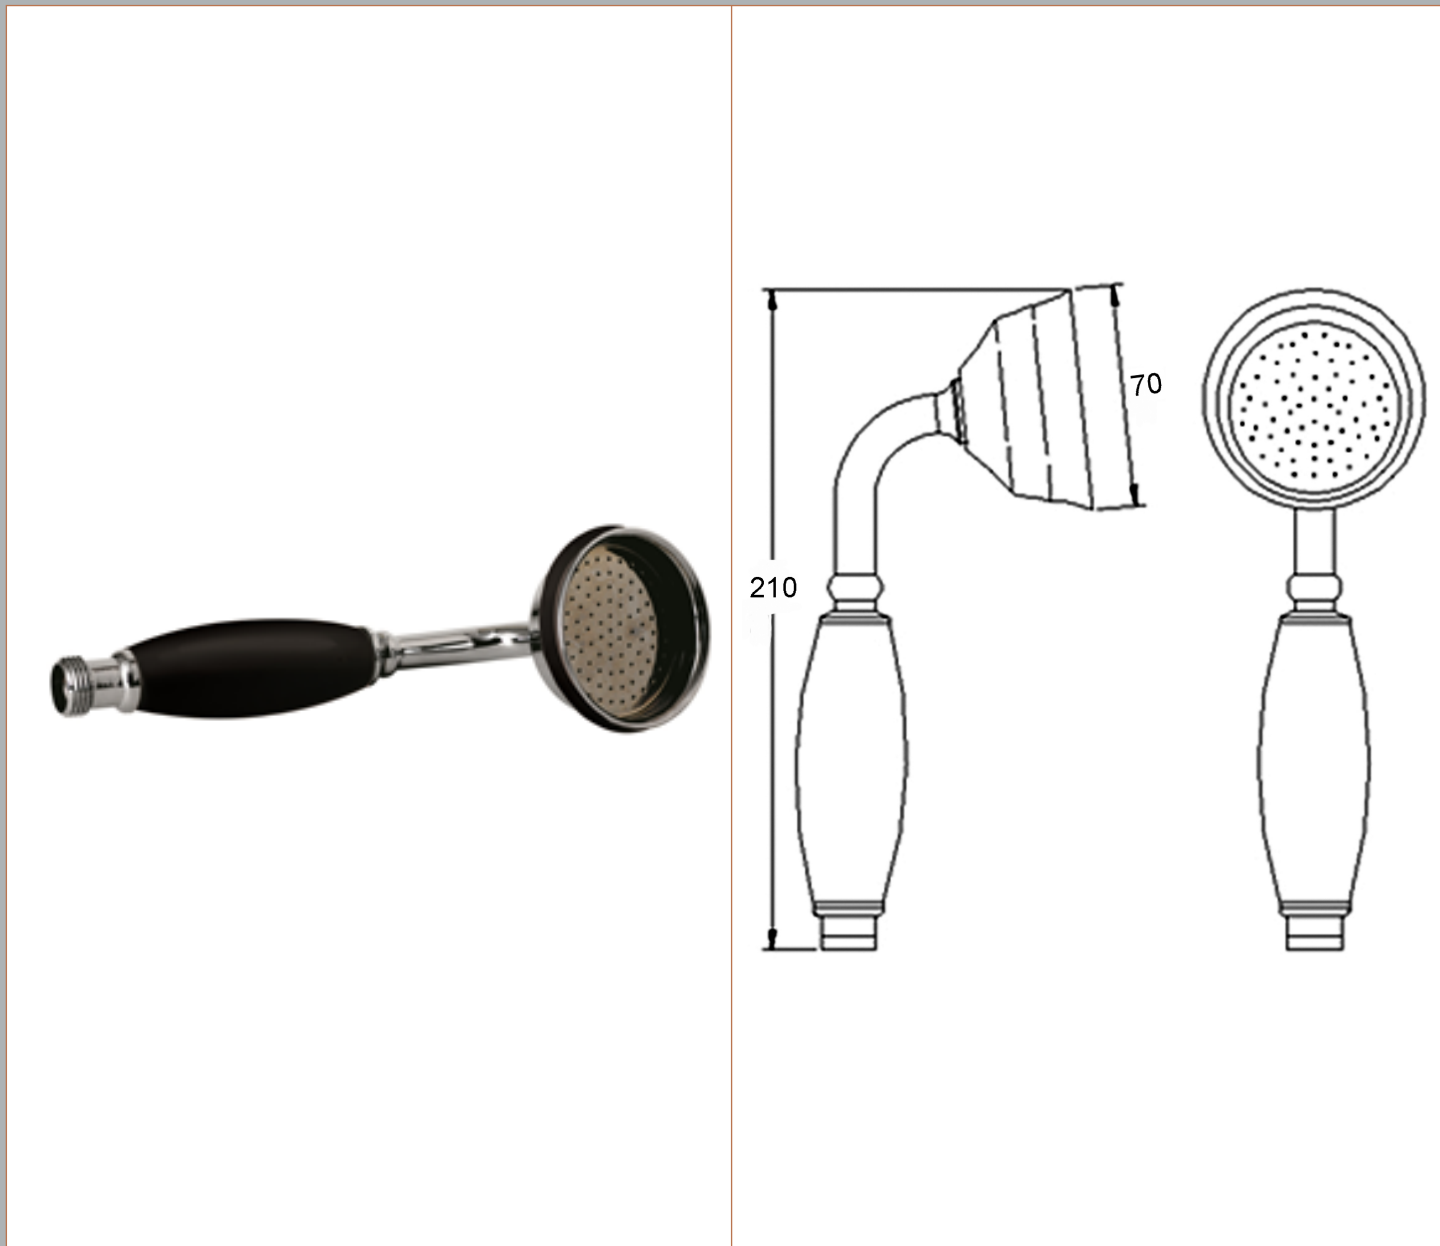

Sales Code: A4150G

Description: Large Traditional Handset Black

Product Dimensions

Length (mm):	
Width (mm):	70
Height (mm):	210
Depth (mm):	95
Nett Weight (kg):	0.33

Packaging Dimensions

Length (mm):	248
Width (mm):	84
Height (mm):	75
Gross Weight (kg):	0.35

Packaging Data

Box Colour:	White Cardboard Box
Box Qty:	0
Label Size:	0 x 0
Label Colour:	White Label
Label Qty:	0

Outer Box Dimensions (If Applicable)

Length (mm):	
Width (mm):	250
Height (mm):	400
Depth (mm):	450
Gross Weight (kg):	9
Barcode:	5055275867969

Product Details

Country of Origin:	China
Fitting Instruction:	No
Product Material:	Brass/Ceramic
Mount Type:	Not Applicable
Outlet Elbow Supplied:	Not Applicable
Easy Clean:	No
Head Included:	
Handset Included:	Yes
Body Jets Included:	Not Applicable
No of Body Jets:	Not Applicable
Operating Pressure (bar):	0.1
Valve/Cartridge Type:	Not Applicable
Flow Rates (L/min):	0.1 bar: N/A 0.5 bar: N/A 1 bar: N/A 2 bar: N/A 3 bar: N/A
TMV2 Approved:	No Approval No: N/A
TMV3 Approved:	No Approval No: No
WRAS Approved:	No Approval No: N/A
Head Function:	Single
Handset Function:	Single Setting
Body Jet Info:	Not Applicable
Pipe Size:	Not Applicable
Pipe Centres:	N/A
Colour/Finish:	Chrome/Black
Hose Included:	No
No. of Outlets:	N/A