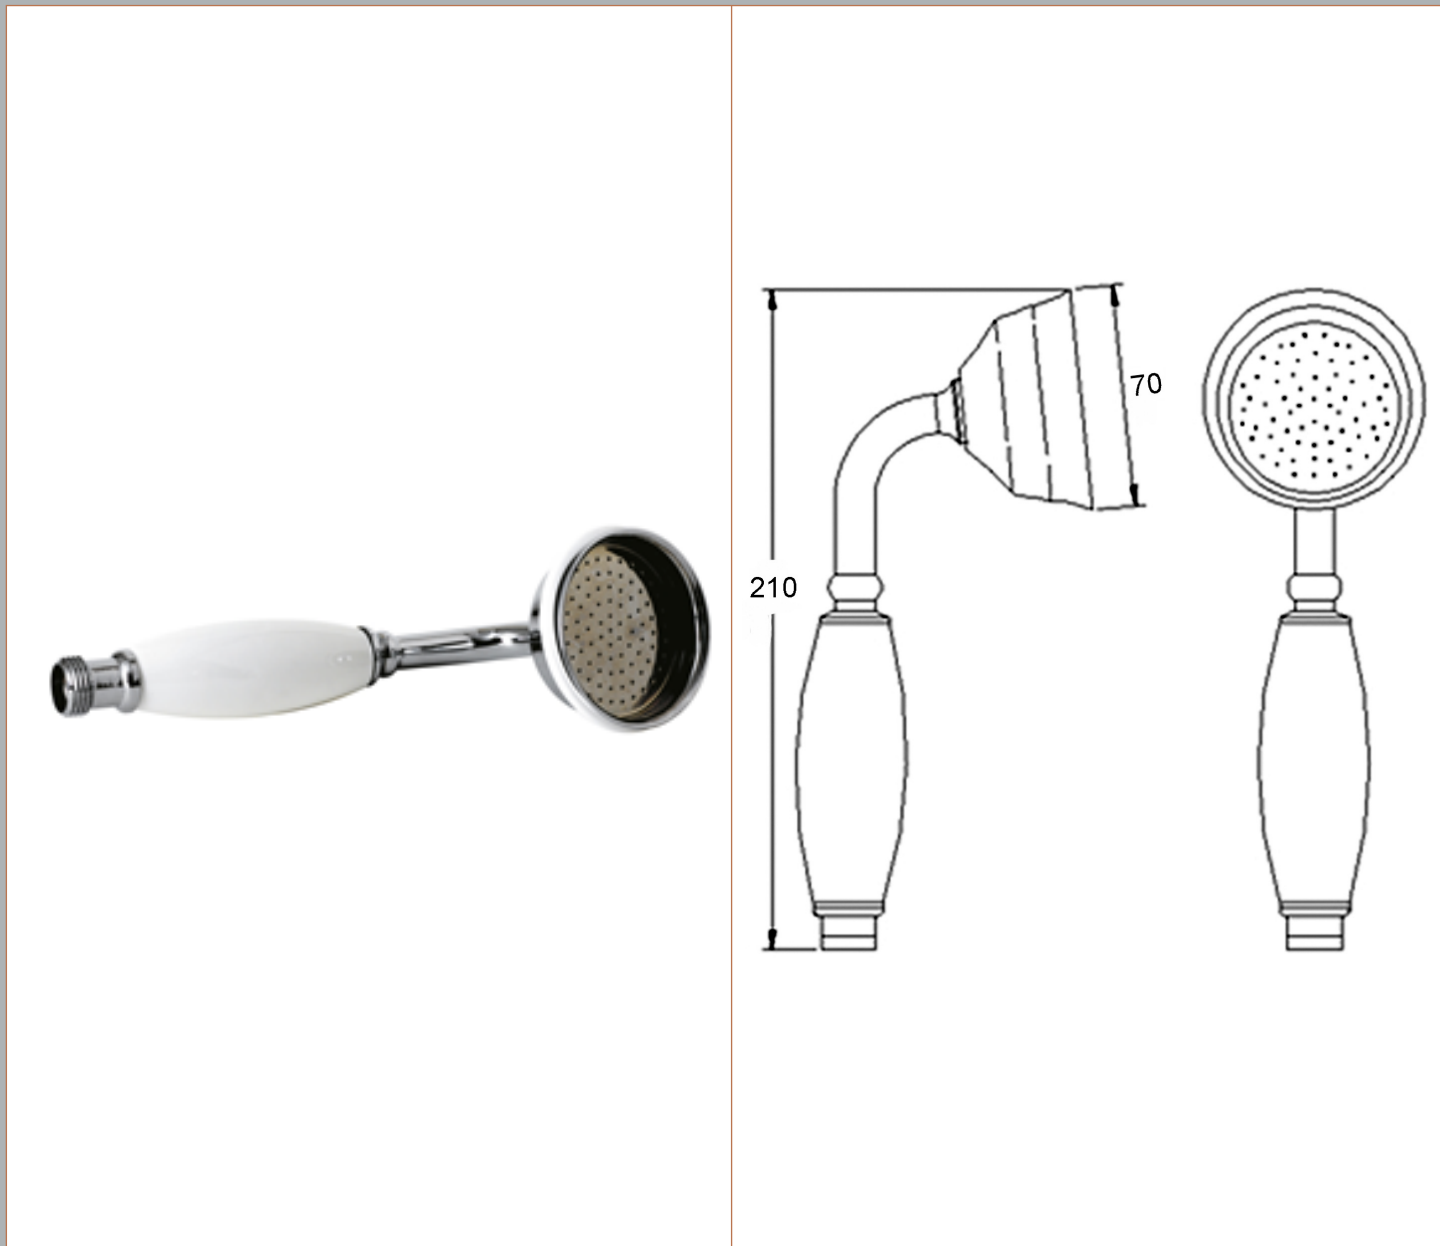

Sales Code: A3150G

Description: Large Traditional Handset

Product Dimensions

Length (mm):	
Width (mm):	70
Height (mm):	210
Depth (mm):	95
Nett Weight (kg):	0.28

Packaging Dimensions

Length (mm):	120
Width (mm):	68
Height (mm):	68
Gross Weight (kg):	0.28

Packaging Data

Box Colour:	White Cardboard Box
Box Qty:	0
Label Size:	0 x 0
Label Colour:	White Label
Label Qty:	0

Outer Box Dimensions (If Applicable)

Length (mm):	
Width (mm):	250
Height (mm):	400
Depth (mm):	450
Gross Weight (kg):	9
Barcode:	5055146102557

Product Details

Country of Origin:	China
Fitting Instruction:	No
Product Material:	Brass
Mount Type:	Not Applicable
Outlet Elbow Supplied:	No
Easy Clean:	No
Head Included:	No
Handset Included:	Yes
Body Jets Included:	No
No of Body Jets:	Not Applicable
Operating Pressure (bar):	0.1
Valve/Cartridge Type:	Not Applicable
Flow Rates (L/min):	0.1 bar: N/A 0.5 bar: N/A 1 bar: N/A 2 bar: N/A 3 bar: N/A
TMV2 Approved:	No Approval No: N/A
TMV3 Approved:	No Approval No: N/A
WRAS Approved:	No Approval No: N/A
Head Function:	Not Applicable
Handset Function:	Single Setting
Body Jet Info:	Not Applicable
Pipe Size:	Not Applicable
Pipe Centres:	N/A
Colour/Finish:	Chrome
Hose Included:	No
No. of Outlets:	N/A