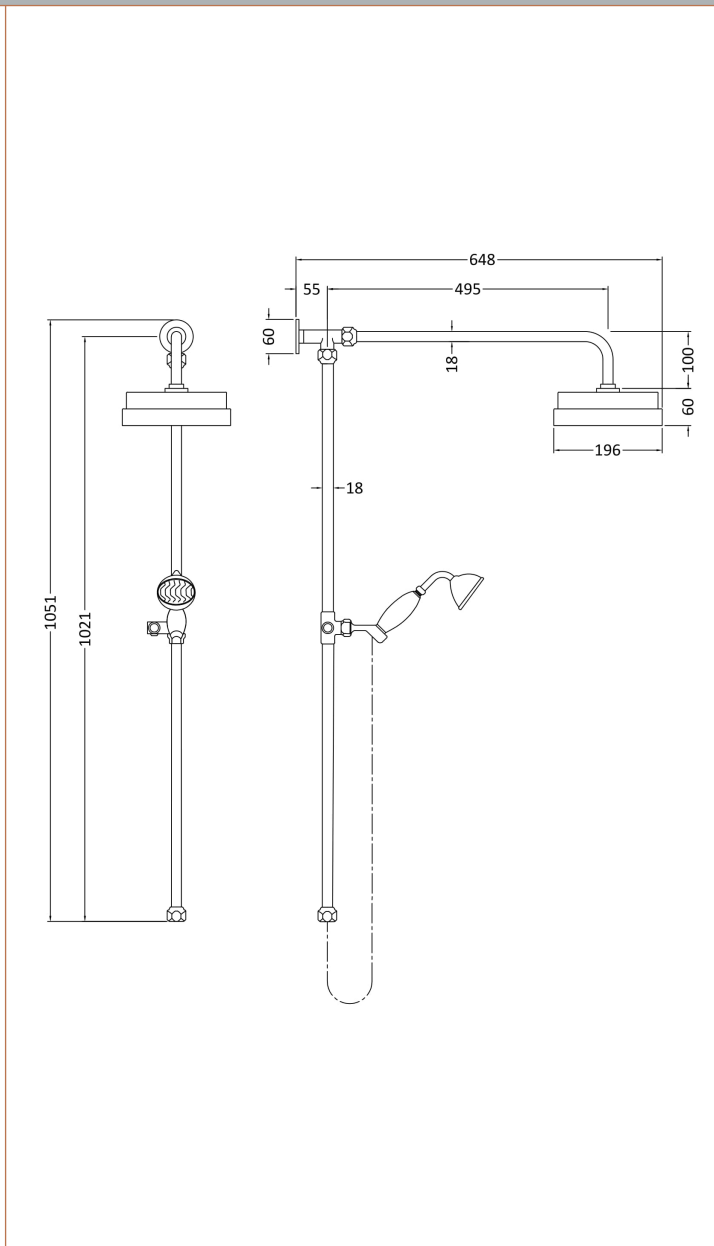

Sales Code: A3606

Description: Luxury Rigid Riser Kit

Product Dimensions

Length (mm):	
Width (mm):	160
Height (mm):	1081
Depth (mm):	635
Nett Weight (kg):	3.85

Packaging Dimensions

Length (mm):	1020
Width (mm):	210
Height (mm):	110
Gross Weight (kg):	3.85

Packaging Data

Box Colour:	White Cardboard Box
Box Qty:	0
Label Size:	0 x 0
Label Colour:	White Label
Label Qty:	0

Outer Box Dimensions (If Applicable)

Length (mm):	
Width (mm):	445
Height (mm):	370
Depth (mm):	1040
Gross Weight (kg):	39
Barcode:	5055146184133

Product Details

Country of Origin:	China
Fitting Instruction:	Yes
Product Material:	Brass
Mount Type:	Surface
Outlet Elbow Supplied:	No
Easy Clean:	No
Head Included:	Yes
Handset Included:	Yes
Body Jets Included:	No
No of Body Jets:	Not Applicable
Operating Pressure (bar):	0.5
Valve/Cartridge Type:	Not Applicable
Flow Rates (L/min):	0.1 bar: N/A 0.5 bar: N/A 1 bar: N/A 2 bar: N/A 3 bar: N/A
TMV2 Approved:	No Approval No: N/A
TMV3 Approved:	No Approval No: N/A
WRAS Approved:	No Approval No: N/A
Head Function:	Single
Handset Function:	Single Setting
Body Jet Info:	Not Applicable
Pipe Size:	18 mm
Pipe Centres:	N/A
Colour/Finish:	Chrome
Hose Included:	Yes
No. of Outlets:	2