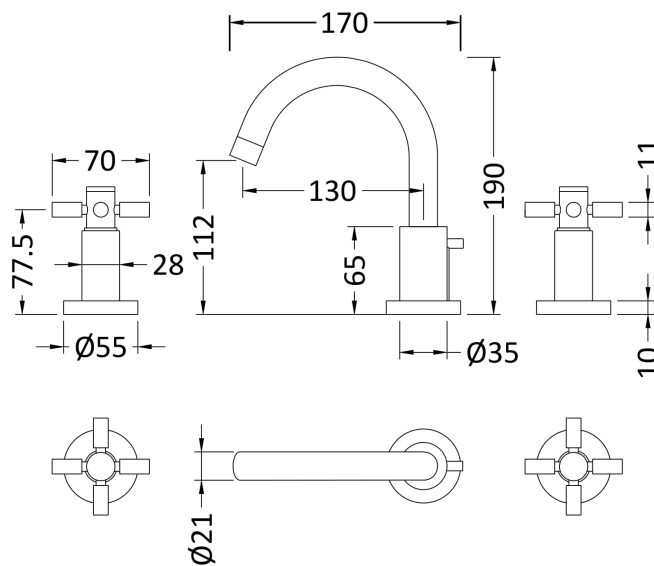

Sales Code: TEX337

Description: Tec Crosshead 3 T/H Basin Mixer Inc Puw

Product Dimensions

Height (mm):	190
Width (mm):	130
Depth (mm):	175
Length (mm):	
Nett Weight (kg):	3.3

Packaging Dimensions

Height (mm):	85
Width (mm):	175
Depth (mm):	390
Gross Weight (kg):	3.3

Packaging Data

Box Colour:	White Cardboard Box
Box Qty:	0
Label Size:	0 x 0
Label Colour:	White Label
Label Qty:	0

Outer Box Dimensions (If Applicable)

Height (mm):	500
Width (mm):	500
Depth (mm):	500
Length (mm):	
Gross Weight (kg):	20
Barcode:	5055146192015

Product Details

Country of Origin:	United Kingdom
Fitting Instruction:	Yes
Product Material:	Brass
Control Type:	Manual
Waste Included:	Waste Included
Waste Type:	Pop-Up
WRAS Approval: No	Approval No: N/A
Valve/Cartridge Type:	1/4 Turn Ceramic Disc
Colour/Finish:	Chrome
Mount Type:	Deck
Operating Pressure (bar):	0.1
Flow Rates: (Litres Per Min)	0.1 bar: 4 0.5 bar: 14 1 bar: 22 2 bar: 28 3 bar: 32
Pipe Size:	15 mm (1/2" Bsp)
Pipe Centres:	N/A