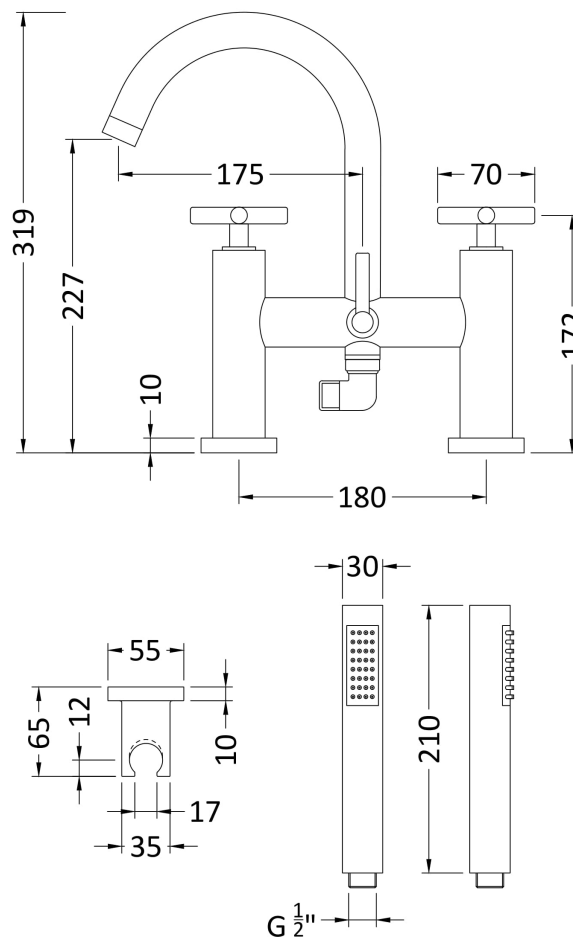

Sales Code: TEX354

Description: Tec Crosshead Bsm

Product Dimensions

| | |
|-------------------|-----|
| Height (mm): | 319 |
| Width (mm): | 230 |
| Depth (mm): | 50 |
| Length (mm): | |
| Nett Weight (kg): | 4.4 |

Packaging Dimensions

| | |
|--------------------|-----|
| Height (mm): | 140 |
| Width (mm): | 235 |
| Depth (mm): | 265 |
| Gross Weight (kg): | 4.4 |

Packaging Data

| | |
|---------------|---------------------|
| Box Colour: | White Cardboard Box |
| Box Qty: | 0 |
| Label Size: | 0 x 0 |
| Label Colour: | White Label |
| Label Qty: | 0 |

Outer Box Dimensions (If Applicable)

| | |
|--------------------|---------------|
| Height (mm): | 315 |
| Width (mm): | 490 |
| Depth (mm): | 280 |
| Length (mm): | |
| Gross Weight (kg): | 18 |
| Barcode: | 5055146198079 |

| | | | | | |
|------------------------------|------------------|-------------|-----------|-----------|-----------|
| Flow Rates: (Litres Per Min) | 0.1 bar: 7 | 0.5 bar: 22 | 1 bar: 29 | 2 bar: 39 | 3 bar: 44 |
| Pipe Size: | 22 mm (3/4" Bsp) | | | | |
| Pipe Centres: | N/A | | | | |