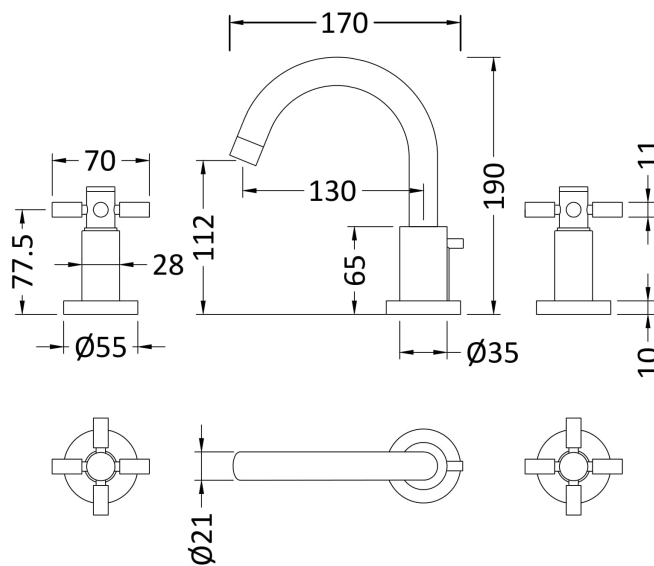

Sales Code: TEX337

Description: Tec Crosshead 3 T/H Basin Mixer Inc Puw

Product Dimensions

Height (mm):	190
Width (mm):	130
Depth (mm):	175
Length (mm):	
Nett Weight (kg):	3.3

Packaging Dimensions

Height (mm):	85
Width (mm):	175
Depth (mm):	390
Gross Weight (kg):	3.3

Packaging Data

Box Colour:	White Cardboard Box
Box Qty:	0
Label Size:	0 x 0
Label Colour:	White Label
Label Qty:	0

Outer Box Dimensions (If Applicable)

Height (mm):	500
Width (mm):	500
Depth (mm):	500
Length (mm):	
Gross Weight (kg):	20
Barcode:	5055146192015

Product Details

Country of Origin:	United Kingdom
Fitting Instruction:	Yes
Product Material:	Brass
Control Type:	Manual
Waste Included:	Waste Included
Waste Type:	Pop-Up
WRAS Approval: No	Approval No: N/A
Valve/Cartridge Type:	1/4 Turn Ceramic Disc
Colour/Finish:	Chrome
Mount Type:	Deck
Operating Pressure (bar):	0.1

Flow Rates: (Litres Per Min)	0.1 bar: 4	0.5 bar: 14	1 bar: 22	2 bar: 28	3 bar: 32
Pipe Size:	15 mm (1/2" Bsp)				
Pipe Centres:	N/A				