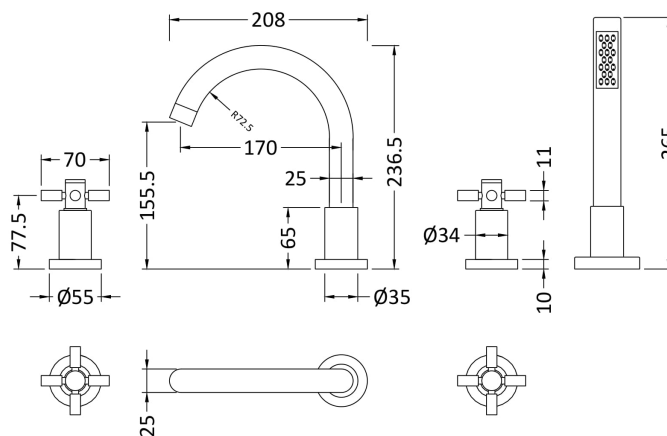

Sales Code: TEX334S

Description: Tec 4 Tap Hole Bath Mixer

Product Dimensions

Height (mm):	
Width (mm):	
Depth (mm):	
Length (mm):	
Nett Weight (kg):	0.1

Packaging Dimensions

Height (mm):	550
Width (mm):	550
Depth (mm):	550
Gross Weight (kg):	0.1

Packaging Data

Box Colour:	
Box Qty:	0
Label Size:	0 x 0
Label Colour:	
Label Qty:	0

Outer Box Dimensions (If Applicable)

Height (mm):	
Width (mm):	
Depth (mm):	
Length (mm):	
Gross Weight (kg):	
Barcode:	5055275866825

Product Details

Country of Origin:	
Fitting Instruction:	Yes
Product Material:	
Control Type:	
Waste Included:	
Waste Type:	
WRAS Approval:	Approval No:
Valve/Cartridge Type:	
Colour/Finish:	
Mount Type:	
Operating Pressure (bar):	
Flow Rates: (Litres Per Min)	0.1 bar: 0.5 bar: 1 bar: 2 bar: 3 bar:
Pipe Size:	
Pipe Centres:	