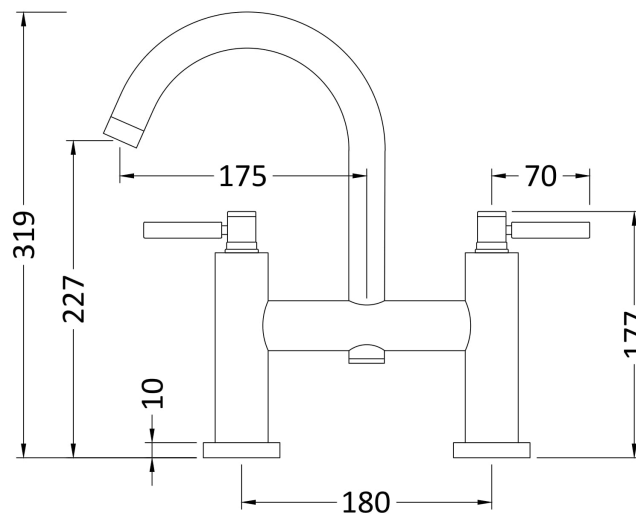

Sales Code: TEL353

Description: Tec Lever Bath Filler Small Swivel Spout

Product Dimensions

Height (mm):	320
Width (mm):	360
Depth (mm):	240
Length (mm):	
Nett Weight (kg):	3.03

Packaging Dimensions

Height (mm):	100
Width (mm):	235
Depth (mm):	265
Gross Weight (kg):	3.03

Packaging Data

Box Colour:	White Cardboard Box
Box Qty:	0
Label Size:	0 x 0
Label Colour:	White Label
Label Qty:	0

Outer Box Dimensions (If Applicable)

Height (mm):	310
Width (mm):	480
Depth (mm):	290
Length (mm):	
Gross Weight (kg):	18
Barcode:	5055146198093

Product Details

Country of Origin:	United Kingdom
Fitting Instruction:	Yes
Product Material:	Brass
Control Type:	Manual
Waste Included:	Waste Not Included
Waste Type:	Not Applicable
WRAS Approval: Yes	Approval No: 2204060
Valve/Cartridge Type:	1/4 Turn Ceramic Disc
Colour/Finish:	Chrome
Mount Type:	Deck
Operating Pressure (bar):	0.2

Flow Rates: (Litres Per Min)	0.1 bar: 8	0.5 bar: 29	1 bar: 40	2 bar: 48	3 bar: 0
Pipe Size:	22 mm (3/4" Bsp)				
Pipe Centres:	180 mm				