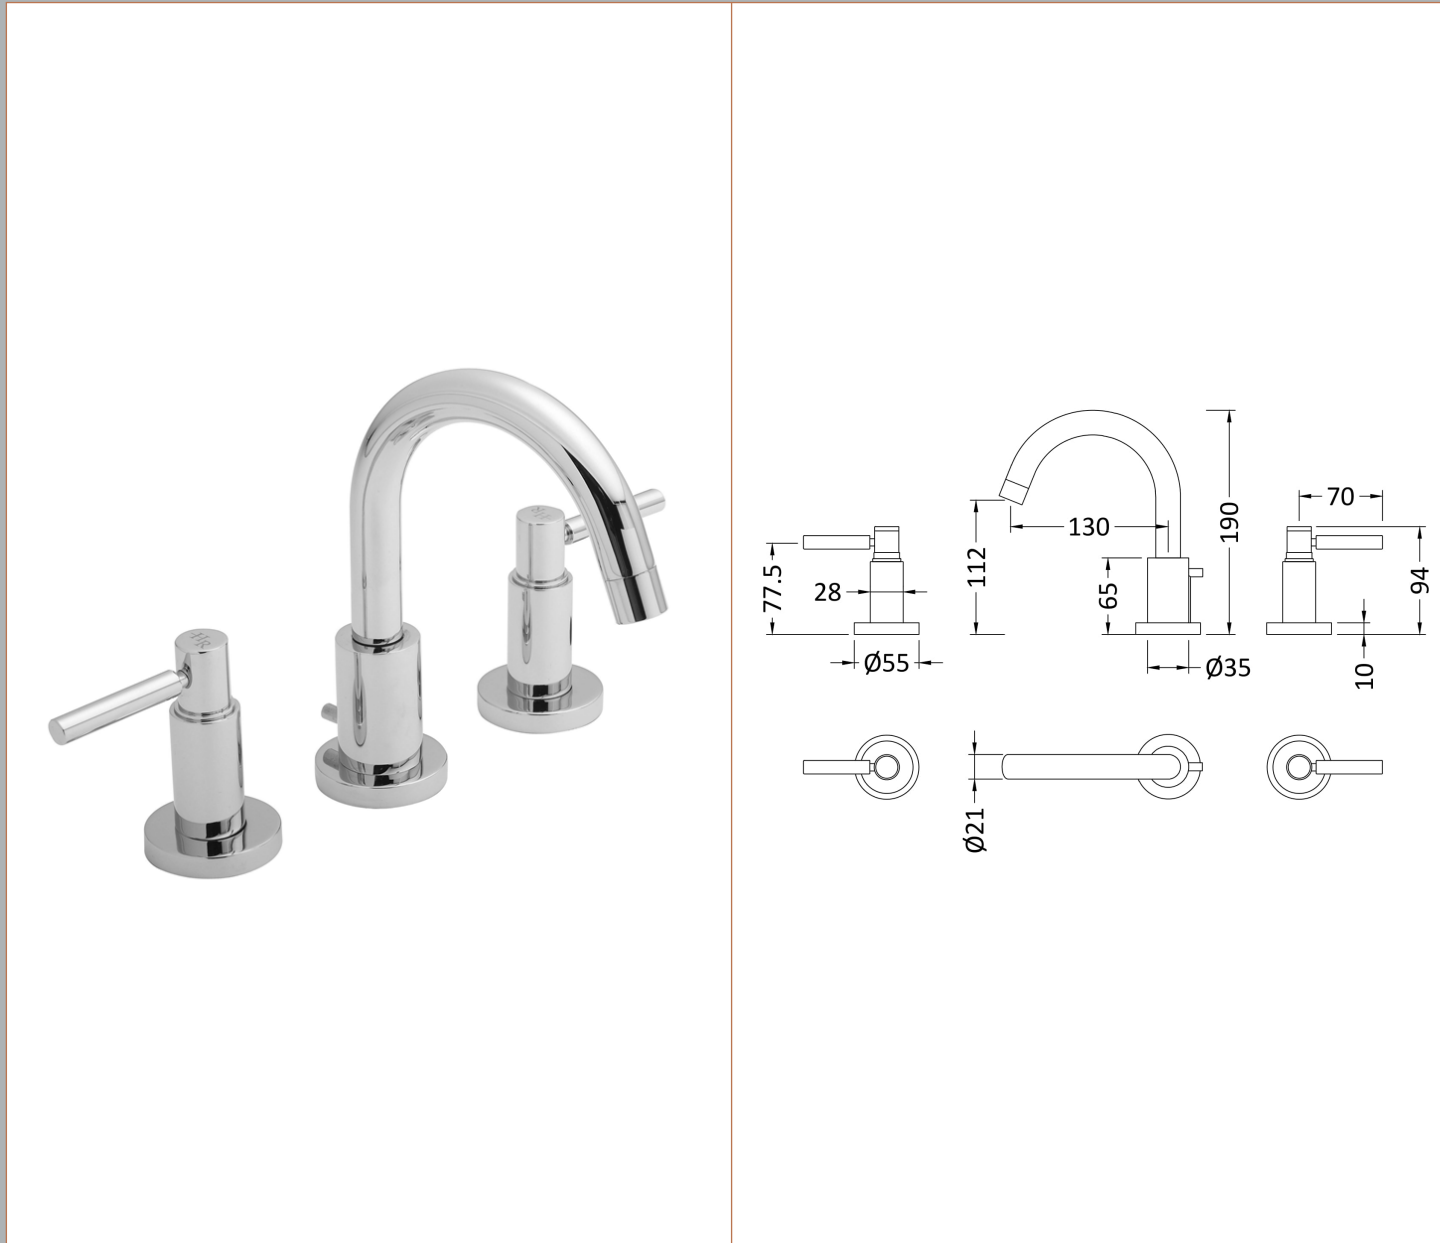

Sales Code: TEL337

Description: Tec Lever 3 T/H Basin Mixer Inc Puw

Product Dimensions

Height (mm):	190
Width (mm):	235
Depth (mm):	170
Length (mm):	
Nett Weight (kg):	3.23

Packaging Dimensions

Height (mm):	85
Width (mm):	175
Depth (mm):	390
Gross Weight (kg):	3.23

Packaging Data

Box Colour:	White Cardboard Box
Box Qty:	0
Label Size:	0 x 0
Label Colour:	White Label
Label Qty:	0

Outer Box Dimensions (If Applicable)

Height (mm):	350
Width (mm):	400
Depth (mm):	370
Length (mm):	
Gross Weight (kg):	19
Barcode:	5055146192060

Product Details

Country of Origin:	United Kingdom
Fitting Instruction:	Yes
Product Material:	Brass
Control Type:	Manual
Waste Included:	Waste Included
Waste Type:	Pop-Up
WRAS Approval: No	Approval No: N/A
Valve/Cartridge Type:	1/4 Turn Ceramic Disc
Colour/Finish:	Chrome
Mount Type:	Deck
Operating Pressure (bar):	0.1
Flow Rates: (Litres Per Min)	0.1 bar: 4 0.5 bar: 14 1 bar: 22 2 bar: 28 3 bar: 32
Pipe Size:	15 mm (1/2" Bsp)
Pipe Centres:	N/A