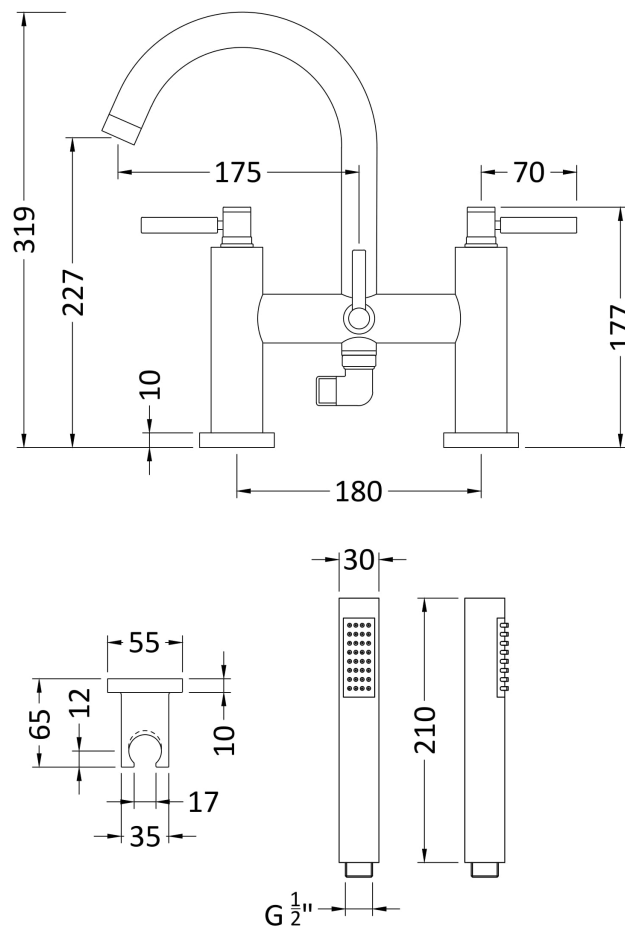

Sales Code: TEL354

Description: Tec Lever Bsm W/Swivel Spout W/Kit

Product Dimensions	
Height (mm):	320
Width (mm):	230
Depth (mm):	220
Length (mm):	
Nett Weight (kg):	4.33
Packaging Dimensions	
Height (mm):	140
Width (mm):	235
Depth (mm):	265
Gross Weight (kg):	4.33
Packaging Data	
Box Colour:	White Cardboard Box
Box Qty:	0
Label Size:	0 x 0
Label Colour:	White Label
Label Qty:	0
Outer Box Dimensions (If Applicable)	
Height (mm):	320
Width (mm):	490
Depth (mm):	290
Length (mm):	
Gross Weight (kg):	17
Barcode:	5055146198086
Product Details	
Country of Origin:	United Kingdom
Fitting Instruction:	Yes
Product Material:	Brass/ABS
Control Type:	Manual
Waste Included:	Waste Not Included
Waste Type:	Not Applicable
WRAS Approval: No	Approval No: N/A
Valve/Cartridge Type:	1/4 Turn Ceramic Disc
Colour/Finish:	Chrome
Mount Type:	Deck
Operating Pressure (bar):	0.2
Flow Rates: (Litres Per Min)	0.1 bar: 7 0.5 bar: 22 1 bar: 29 2 bar: 39 3 bar: 44
Pipe Size:	22 mm (3/4" Bsp)
Pipe Centres:	180 mm