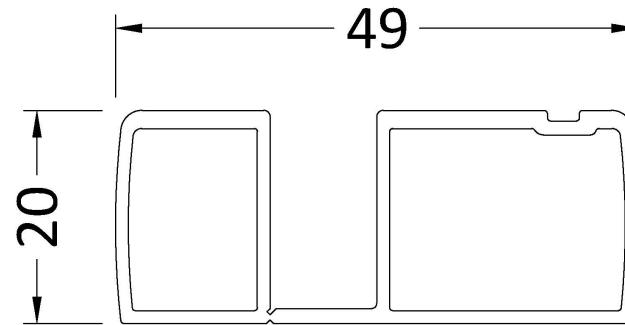

Sales Code: PEK190

Description: Universal Profile Extension Kit

1900mm LENGTH

Product Dimensions

Height (mm):	1900
Width (mm):	20
Depth (mm):	49
Nett Weight (kg):	2.5

Packaging Dimensions

Height (mm):	60
Width (mm):	60
Length (mm):	1960
Gross Weight (kg):	2.5

Packaging Data

Box Colour:	Brown Cardboard Box - Printed
Box Qty:	0
Label Size:	0 x 0
Label Colour:	White Label
Label Qty:	0

Outer Box Dimensions (If Applicable)

Height (mm):	
Width (mm):	
Depth (mm):	
Length (mm):	
Gross Weight (kg):	
Barcode:	5055275832875

Product Details

Country of Origin:	China
Fitting Instruction:	No
CE & UKCA:	N/A
Profile Material:	Aluminium
Profile Finish:	Polished Chrome
Adjustments (mm):	N/A
Entry Width (mm):	N/A
Swing In Dim (mm):	N/A
Swing Out Dim (mm):	N/A
Radius (mm):	Not Applicable
Glass Thickness (mm):	
Easy Fit:	No
Easy Clean:	No
Handle Style:	Not Applicable
Handle Material:	Not Applicable
Enclosure Design:	Not Applicable
Wheel Type:	Not Applicable
Support Bar Included:	Support Bar Not Included
Extras:	None