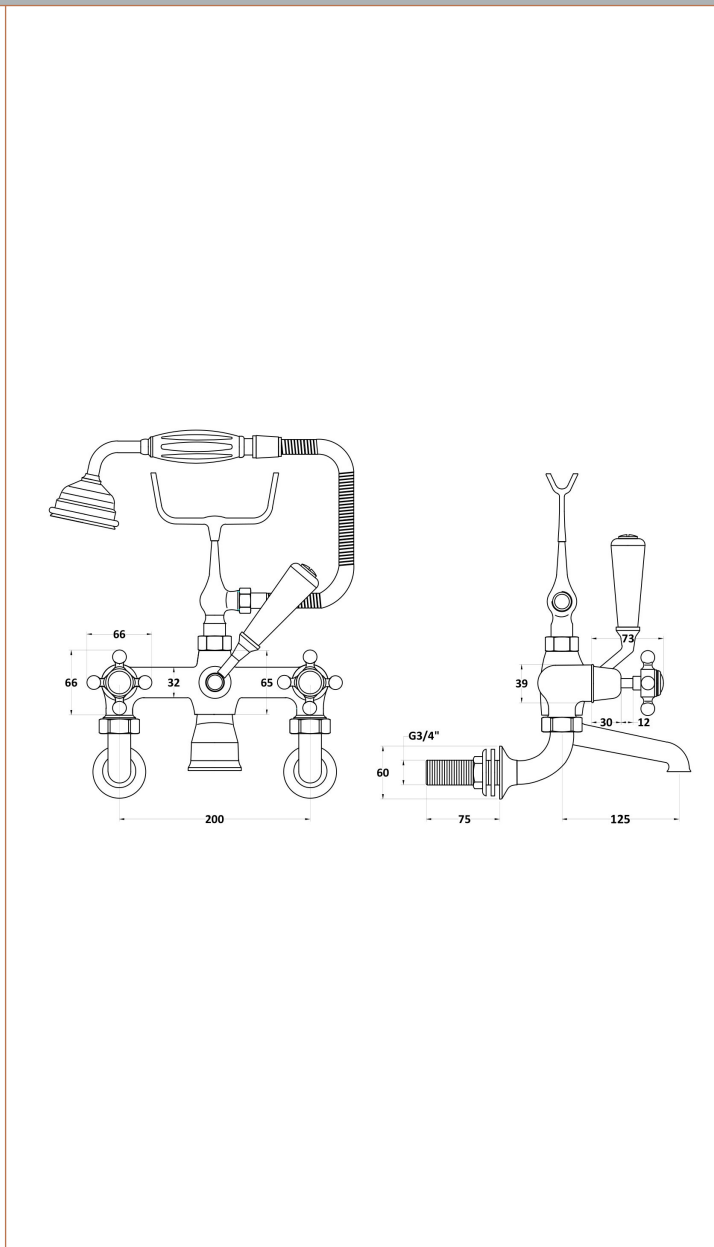

Sales Code: BC404DXWM

Description: Wall Mounted Bath Shower Mixer

Product Dimensions	
Height (mm):	320
Width (mm):	350
Depth (mm):	155
Length (mm):	
Nett Weight (kg):	4.7
Packaging Dimensions	
Height (mm):	150
Width (mm):	232
Depth (mm):	330
Gross Weight (kg):	4.9
Packaging Data	
Box Colour:	White Cardboard Box
Box Qty:	0
Label Size:	0 x 0
Label Colour:	White Label
Label Qty:	0
Outer Box Dimensions (If Applicable)	
Height (mm):	320
Width (mm):	345
Depth (mm):	520
Length (mm):	
Gross Weight (kg):	
Barcode:	5055275895658
Product Details	
Country of Origin:	United Kingdom
Fitting Instruction:	Yes
Product Material:	Brass
Control Type:	Manual
Waste Included:	Waste Not Included
Waste Type:	Not Applicable
WRAS Approval: No	Approval No: N/A
Valve/Cartridge Type:	1/4 Turn Ceramic Disc
Colour/Finish:	Chrome
Mount Type:	Wall
Operating Pressure (bar):	0.2
Flow Rates: (Litres Per Min)	0.1 bar: 10.6 0.5 bar: 28.6 1 bar: 41.4 2 bar: 59 3 bar: 72.8
Pipe Size:	22 mm (3/4" Bsp)
Pipe Centres:	196mm