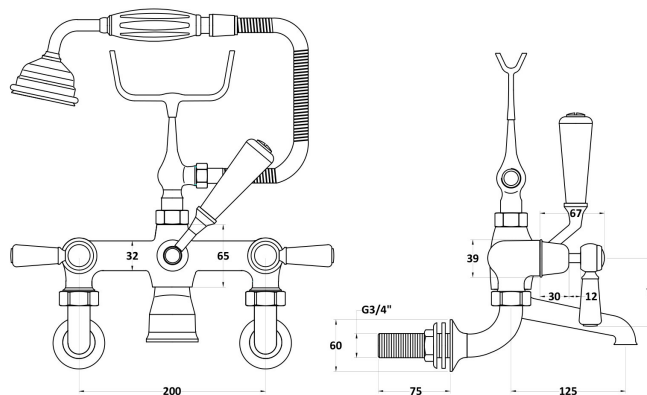

Sales Code: BC404DLWM

Description: Wall Mounted Bath Shower Mixer

Product Dimensions

Height (mm):	320
Width (mm):	350
Depth (mm):	155
Length (mm):	
Nett Weight (kg):	4.7

Packaging Dimensions

Height (mm):	150
Width (mm):	232
Depth (mm):	330
Gross Weight (kg):	4.9

Packaging Data

Box Colour:	White Cardboard Box
Box Qty:	0
Label Size:	0 x 0
Label Colour:	White Label
Label Qty:	0

Outer Box Dimensions (If Applicable)

Height (mm):	330
Width (mm):	520
Depth (mm):	360
Length (mm):	
Gross Weight (kg):	
Barcode:	5055275895641

Product Details

Country of Origin:	United Kingdom
Fitting Instruction:	Yes
Product Material:	Brass
Control Type:	Manual
Waste Included:	Waste Not Included
Waste Type:	Not Applicable
WRAS Approval: No	Approval No: N/A
Valve/Cartridge Type:	1/4 Turn Ceramic Disc
Colour/Finish:	Chrome
Mount Type:	Wall
Operating Pressure (bar):	0.2
Flow Rates: (Litres Per Min)	0.1 bar: 10.6 0.5 bar: 28.6 1 bar: 41.4 2 bar: 59 3 bar: 72.8
Pipe Size:	22 mm (3/4" Bsp)
Pipe Centres:	196mm