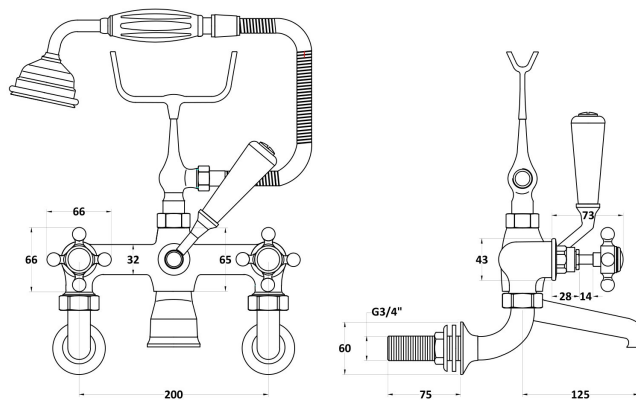

Sales Code: BC404HXWM

Description: Wall Mounted Bath Shower Mixer

Product Dimensions

Height (mm):	320
Width (mm):	350
Depth (mm):	155
Length (mm):	
Nett Weight (kg):	4.7

Packaging Dimensions

Height (mm):	150
Width (mm):	232
Depth (mm):	330
Gross Weight (kg):	4.9

Packaging Data

Box Colour:	White Cardboard Box
Box Qty:	0
Label Size:	0 x 0
Label Colour:	White Label
Label Qty:	0

Outer Box Dimensions (If Applicable)

Height (mm):	320
Width (mm):	345
Depth (mm):	520
Length (mm):	
Gross Weight (kg):	23
Barcode:	5055275895672

Product Details

Country of Origin:	United Kingdom
Fitting Instruction:	Yes
Product Material:	Brass
Control Type:	Manual
Waste Included:	Waste Not Included
Waste Type:	Not Applicable
WRAS Approval: No	Approval No: N/A
Valve/Cartridge Type:	1/4 Turn Ceramic Disc
Colour/Finish:	Chrome
Mount Type:	Wall
Operating Pressure (bar):	0.2
Flow Rates: (Litres Per Min)	0.1 bar: 10.6 0.5 bar: 28.6 1 bar: 41.4 2 bar: 59 3 bar: 72.8
Pipe Size:	22 mm (3/4" Bsp)
Pipe Centres:	196mm