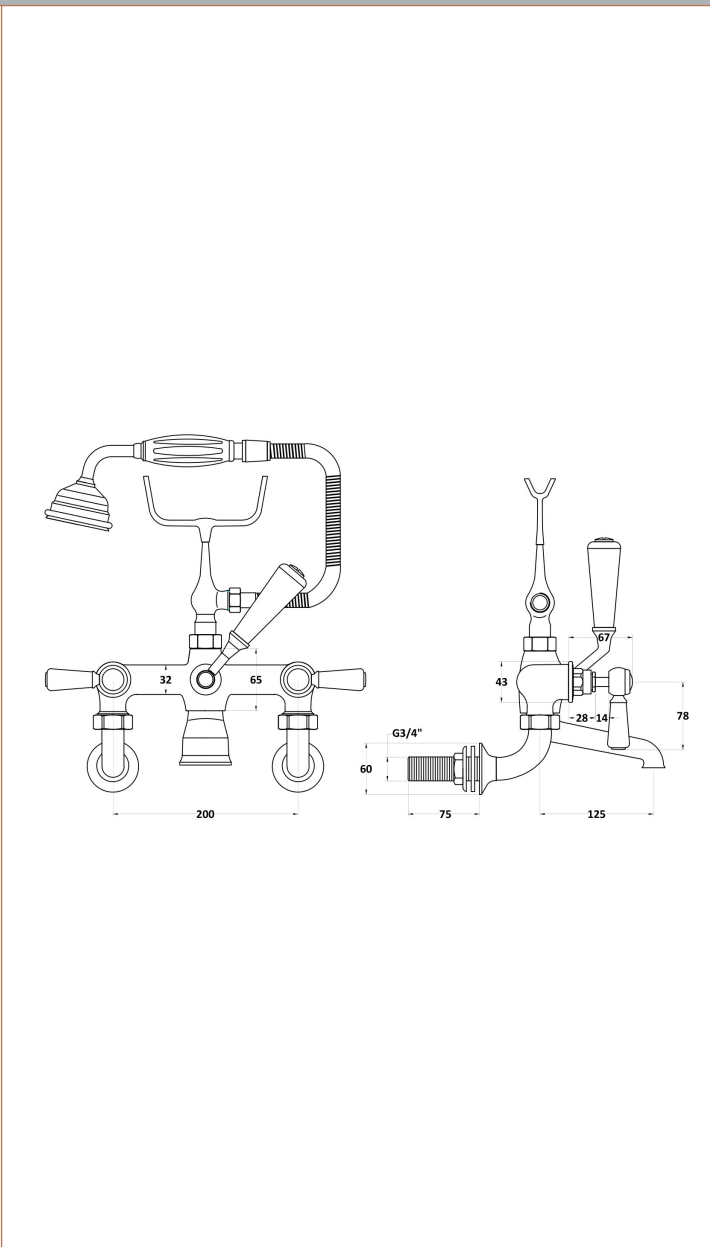

### Product Dimensions

Height (mm):	320
Width (mm):	350
Depth (mm):	155
Length (mm):	
Nett Weight (kg):	4.7

### Packaging Dimensions

Height (mm):	150
Width (mm):	232
Depth (mm):	330
Gross Weight (kg):	4.9

### Outer Box Dimensions (If Applicable)

Height (mm):	330
Width (mm):	520
Depth (mm):	360
Length (mm):	
Gross Weight (kg):	
Barcode:	5055275895665

Flow Rates: (Litres Per Min)	0.1 bar: 10.6 0.5 bar: 28.6 1 bar: 41.4 2 bar: 59 3 bar: 72.8
Pipe Size:	22 mm (3/4" Bsp)
Pipe Centres:	196mm