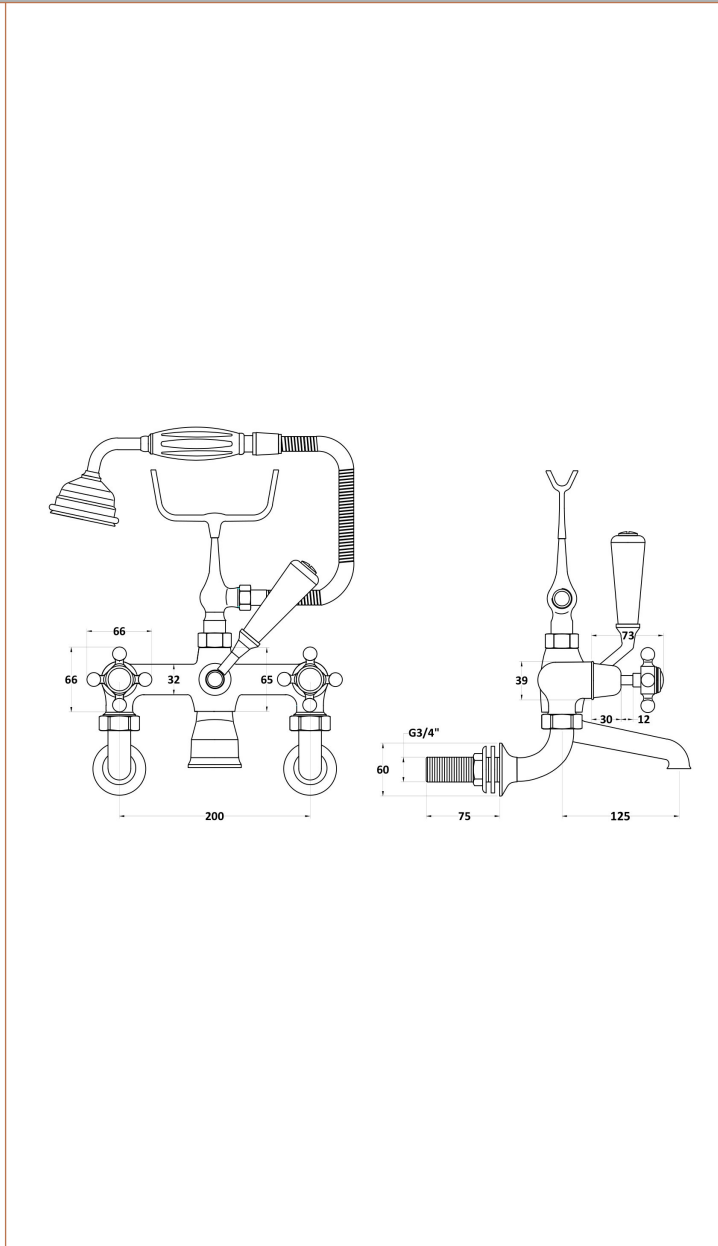

Sales Code: BC304DXWM

Description: Wall Mounted Bath Shower Mixer

Product Dimensions

Height (mm):	320
Width (mm):	350
Depth (mm):	155
Length (mm):	
Nett Weight (kg):	4.7

Packaging Dimensions

Height (mm):	150
Width (mm):	232
Depth (mm):	330
Gross Weight (kg):	4.9

Packaging Data

Box Colour:	White Cardboard Box
Box Qty:	0
Label Size:	0 x 0
Label Colour:	White Label
Label Qty:	0

Outer Box Dimensions (If Applicable)

Height (mm):	320
Width (mm):	345
Depth (mm):	520
Length (mm):	
Gross Weight (kg):	
Barcode:	5055275895610

Product Details

Country of Origin:	United Kingdom
Fitting Instruction:	Yes
Product Material:	Brass
Control Type:	Manual
Waste Included:	Waste Not Included
Waste Type:	Not Applicable
WRAS Approval: No	Approval No: N/A
Valve/Cartridge Type:	1/4 Turn Ceramic Disc
Colour/Finish:	Chrome
Mount Type:	Wall
Operating Pressure (bar):	0.2
Flow Rates: (Litres Per Min)	0.1 bar: 10.6 0.5 bar: 28.6 1 bar: 41.4 2 bar: 59 3 bar: 72.8
Pipe Size:	22 mm (3/4" Bsp)
Pipe Centres:	196mm