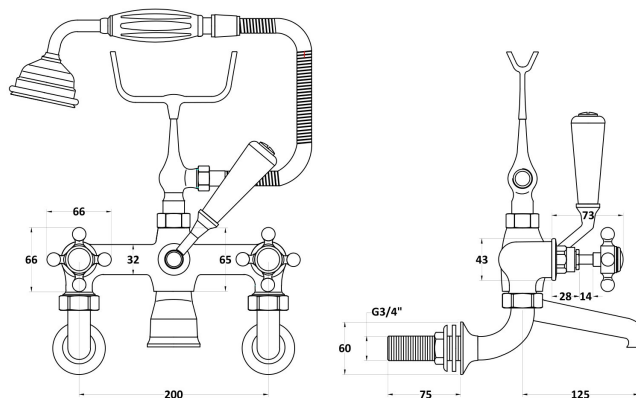

Sales Code: BC304HXWM

Description: Wall Mounted Bath Shower Mixer

Product Dimensions

Height (mm):	320
Width (mm):	350
Depth (mm):	155
Length (mm):	
Nett Weight (kg):	4.7

Packaging Dimensions

Height (mm):	150
Width (mm):	232
Depth (mm):	330
Gross Weight (kg):	4.9

Packaging Data

Box Colour:	White Cardboard Box
Box Qty:	0
Label Size:	0 x 0
Label Colour:	White Label
Label Qty:	0

Outer Box Dimensions (If Applicable)

Height (mm):	320
Width (mm):	345
Depth (mm):	520
Length (mm):	
Gross Weight (kg):	
Barcode:	5055275895634

Product Details

Country of Origin:	United Kingdom
Fitting Instruction:	Yes
Product Material:	Brass
Control Type:	Manual
Waste Included:	Waste Not Included
Waste Type:	Not Applicable
WRAS Approval: No	Approval No: N/A
Valve/Cartridge Type:	1/4 Turn Ceramic Disc
Colour/Finish:	Chrome
Mount Type:	Wall
Operating Pressure (bar):	0.2
Flow Rates: (Litres Per Min)	0.1 bar: 10.6 0.5 bar: 28.6 1 bar: 41.4 2 bar: 59 3 bar: 72.8
Pipe Size:	22 mm (3/4" Bsp)
Pipe Centres:	196mm