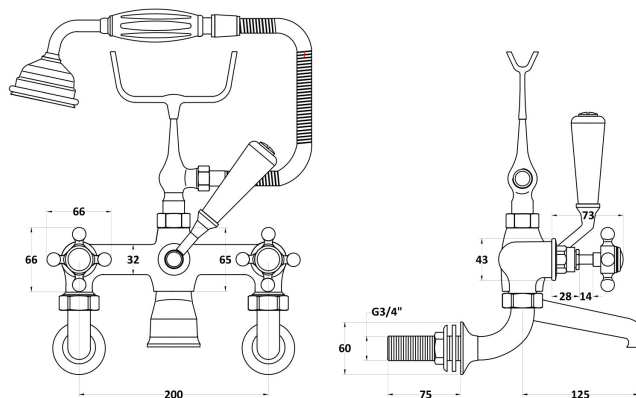

Sales Code: BC304HXWM

Description: Wall Mounted Bath Shower Mixer

Product Dimensions

Height (mm):	320
Width (mm):	350
Depth (mm):	155
Length (mm):	
Nett Weight (kg):	4.7

Packaging Dimensions

Height (mm):	150
Width (mm):	232
Depth (mm):	330
Gross Weight (kg):	4.9

Packaging Data

Box Colour:	White Cardboard Box
Box Qty:	0
Label Size:	0 x 0
Label Colour:	White Label
Label Qty:	0

Outer Box Dimensions (If Applicable)

Height (mm):	320
Width (mm):	345
Depth (mm):	520
Length (mm):	
Gross Weight (kg):	
Barcode:	5055275895634

Product Details

Country of Origin:	United Kingdom
Fitting Instruction:	Yes
Product Material:	Brass
Control Type:	Manual
Waste Included:	Waste Not Included
Waste Type:	Not Applicable
WRAS Approval: No	Approval No: N/A
Valve/Cartridge Type:	1/4 Turn Ceramic Disc
Colour/Finish:	Chrome
Mount Type:	Wall
Operating Pressure (bar):	0.2

Flow Rates: (Litres Per Min)	0.1 bar: 10.6 0.5 bar: 28.6 1 bar: 41.4 2 bar: 59 3 bar: 72.8
Pipe Size:	22 mm (3/4" Bsp)
Pipe Centres:	196mm