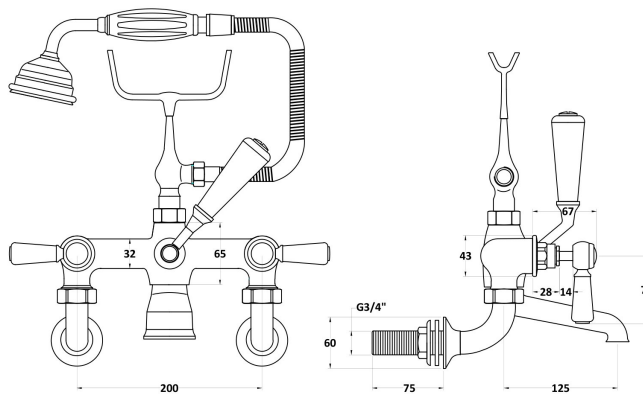

Sales Code: BC304HLWM

Description: Wall Mounted Bath Shower Mixer

Product Dimensions

Height (mm):	320
Width (mm):	350
Depth (mm):	155
Length (mm):	
Nett Weight (kg):	4.7

Packaging Dimensions

Height (mm):	150
Width (mm):	232
Depth (mm):	330
Gross Weight (kg):	4.9

Packaging Data

Box Colour:	White Cardboard Box
Box Qty:	0
Label Size:	0 x 0
Label Colour:	White Label
Label Qty:	0

Outer Box Dimensions (If Applicable)

Height (mm):	330
Width (mm):	520
Depth (mm):	360
Length (mm):	
Gross Weight (kg):	
Barcode:	5055275895627

Product Details

Country of Origin:	United Kingdom
Fitting Instruction:	Yes
Product Material:	Brass
Control Type:	Manual
Waste Included:	Waste Not Included
Waste Type:	Not Applicable
WRAS Approval: No	Approval No: N/A
Valve/Cartridge Type:	1/4 Turn Ceramic Disc
Colour/Finish:	Chrome
Mount Type:	Wall
Operating Pressure (bar):	0.2

Flow Rates: (Litres Per Min)	0.1 bar: 10.6 0.5 bar: 28.6 1 bar: 41.4 2 bar: 59 3 bar: 72.8
Pipe Size:	22 mm (3/4" Bsp)
Pipe Centres:	196mm