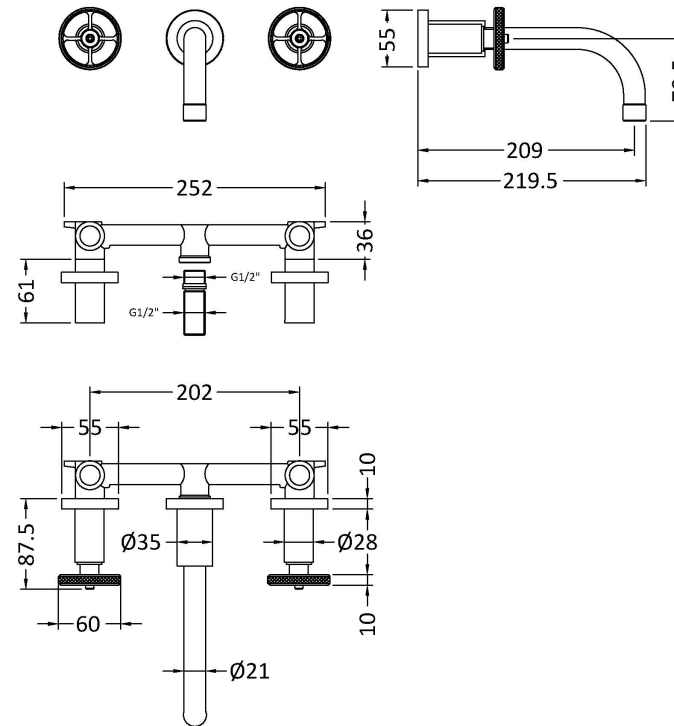

Sales Code: TIW317

Description: Industrial 3Th Wall Mounted Basin Mixer

Product Dimensions

Height (mm):	113
Width (mm):	255
Depth (mm):	220
Length (mm):	
Nett Weight (kg):	2.1

Packaging Dimensions

Height (mm):	140
Width (mm):	180
Depth (mm):	350
Gross Weight (kg):	2.2

Packaging Data

Box Colour:	White Cardboard Box
Box Qty:	0
Label Size:	0 x 0
Label Colour:	White Label
Label Qty:	0

Outer Box Dimensions (If Applicable)

Height (mm):	
Width (mm):	
Depth (mm):	
Length (mm):	
Gross Weight (kg):	18
Barcode:	5056211855033

Product Details

Country of Origin:	United Kingdom
Fitting Instruction:	Yes
Product Material:	Brass
Control Type:	Manual
Waste Included:	Waste Not Included
Waste Type:	Not Applicable
WRAS Approval: Yes	Approval No: 2204064
Valve/Cartridge Type:	1/4 Turn Ceramic Disc
Colour/Finish:	Chrome
Mount Type:	Deck
Operating Pressure (bar):	0.1
Flow Rates: (Litres Per Min)	0.1 bar: 5 0.5 bar: 12 1 bar: 16 2 bar: 22 3 bar: 27
Pipe Size:	15 mm (1/2" Bsp)
Pipe Centres:	N/A