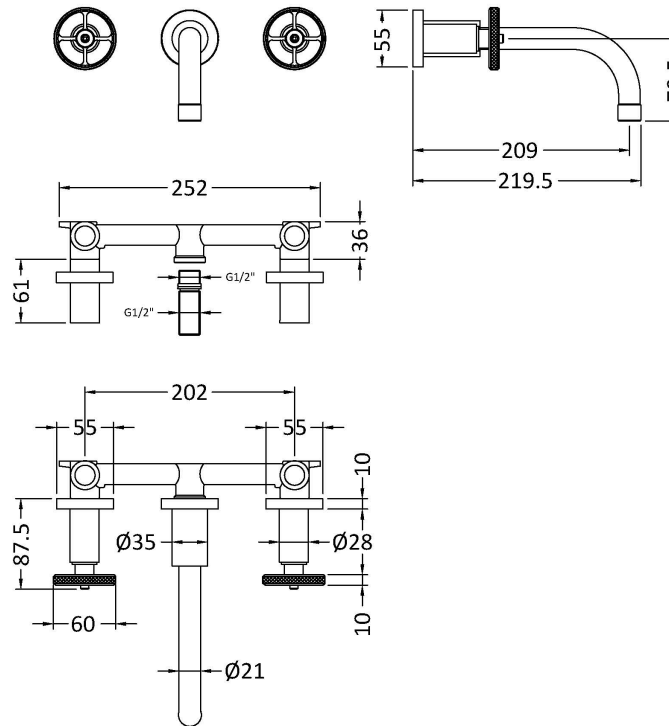

Sales Code: TIW417

Description: Industrial 3Th Wall Mounted Basin Mixer

Product Dimensions

Height (mm):	113
Width (mm):	255
Depth (mm):	220
Length (mm):	
Nett Weight (kg):	2.1

Packaging Dimensions

Height (mm):	140
Width (mm):	180
Depth (mm):	350
Gross Weight (kg):	2.2

Packaging Data

Box Colour:	White Cardboard Box
Box Qty:	0
Label Size:	0 x 0
Label Colour:	White Label
Label Qty:	0

Outer Box Dimensions (If Applicable)

Height (mm):	
Width (mm):	
Depth (mm):	
Length (mm):	
Gross Weight (kg):	18
Barcode:	5056462673707

Product Details

Country of Origin:	United Kingdom
Fitting Instruction:	No
Product Material:	Brass
Control Type:	Manual
Waste Included:	Waste Not Included
Waste Type:	Not Applicable
WRAS Approval: Yes	Approval No: 2204064
Valve/Cartridge Type:	1/4 Turn Ceramic Disc
Colour/Finish:	Matt Black
Mount Type:	Deck
Operating Pressure (bar):	0.1
Flow Rates: (Litres Per Min)	0.1 bar: 5 0.5 bar: 12 1 bar: 16 2 bar: 22 3 bar: 27
Pipe Size:	15 mm (1/2" Bsp)
Pipe Centres:	N/A