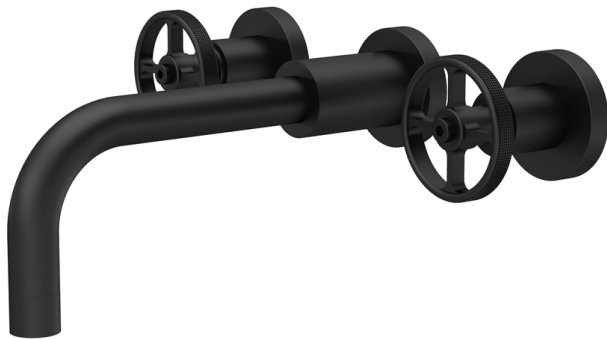

Sales Code: TIW417

Description: Industrial 3Th Wall Mounted Basin Mixer

Product Dimensions

Height (mm):	113
Width (mm):	255
Depth (mm):	220
Length (mm):	
Nett Weight (kg):	2.1

Packaging Dimensions

Height (mm):	140
Width (mm):	180
Depth (mm):	350
Gross Weight (kg):	2.2

Packaging Data

Box Colour:	White Cardboard Box
Box Qty:	0
Label Size:	0 x 0
Label Colour:	White Label
Label Qty:	0

Outer Box Dimensions (If Applicable)

Height (mm):	
Width (mm):	
Depth (mm):	
Length (mm):	
Gross Weight (kg):	18
Barcode:	5056462673707

Product Details

Country of Origin:	United Kingdom
Fitting Instruction:	No
Product Material:	Brass
Control Type:	Manual
Waste Included:	Waste Not Included
Waste Type:	Not Applicable
WRAS Approval: Yes	Approval No: 2204064
Valve/Cartridge Type:	1/4 Turn Ceramic Disc
Colour/Finish:	Matt Black
Mount Type:	Deck
Operating Pressure (bar):	0.1
Flow Rates: (Litres Per Min)	0.1 bar: 5 0.5 bar: 12 1 bar: 16 2 bar: 22 3 bar: 27
Pipe Size:	15 mm (1/2" Bsp)
Pipe Centres:	N/A