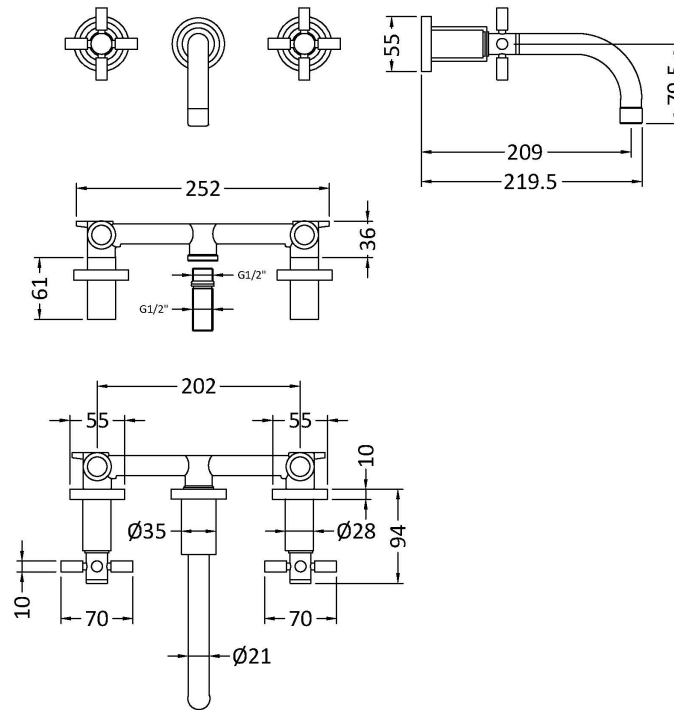

Sales Code: TEX317

Description: Tec Crosshead W/H Basin Mixer

Product Dimensions

Height (mm):	113
Width (mm):	255
Depth (mm):	220
Length (mm):	
Nett Weight (kg):	2.23

Packaging Dimensions

Height (mm):	140
Width (mm):	180
Depth (mm):	350
Gross Weight (kg):	2.23

Packaging Data

Box Colour:	White Cardboard Box
Box Qty:	0
Label Size:	0 x 0
Label Colour:	White Label
Label Qty:	0

Outer Box Dimensions (If Applicable)

Height (mm):	
Width (mm):	
Depth (mm):	
Length (mm):	
Gross Weight (kg):	18
Barcode:	5055146167792

Product Details

Country of Origin:	United Kingdom
Fitting Instruction:	Yes
Product Material:	Brass
Control Type:	Manual
Waste Included:	Waste Not Included
Waste Type:	Not Applicable
WRAS Approval: Yes	Approval No: 2204064
Valve/Cartridge Type:	1/4 Turn Ceramic Disc
Colour/Finish:	Chrome
Mount Type:	Deck
Operating Pressure (bar):	0.1
Flow Rates: (Litres Per Min)	0.1 bar: 5 0.5 bar: 12 1 bar: 16 2 bar: 22 3 bar: 27
Pipe Size:	15 mm (1/2" Bsp)
Pipe Centres:	N/A